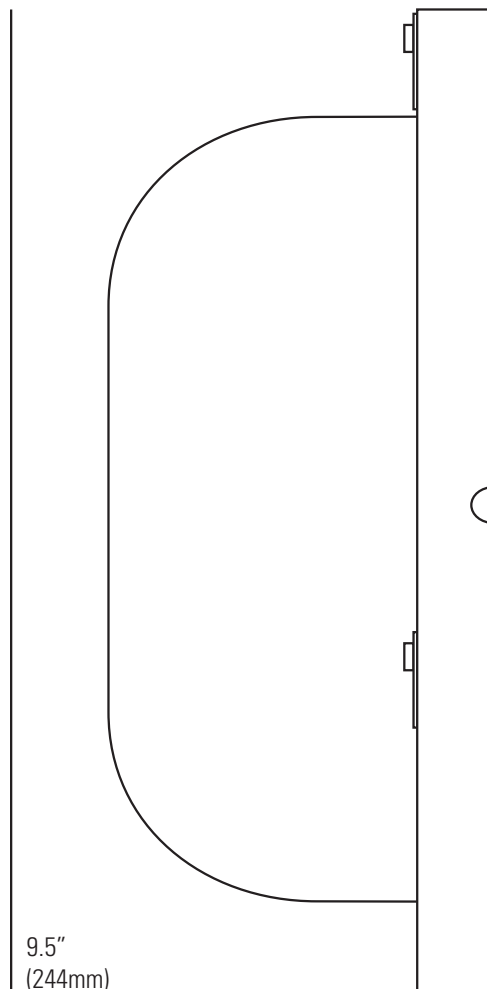

# 7001 Oval Aluminium Bulkhead

Front View

5.9" (150mm)

Side View

9.5"  
(244mm)

3.7" (95mm)

## Specifications

PRODUCT CODE: US-DP7001

BULB CAP: E26

MAX WATTAGE: 60W

VOLTAGE: 120 (AC)

BULB TYPE: A

IP RATING: IP54

MATERIAL(S): ALUMINIUM, GLASS