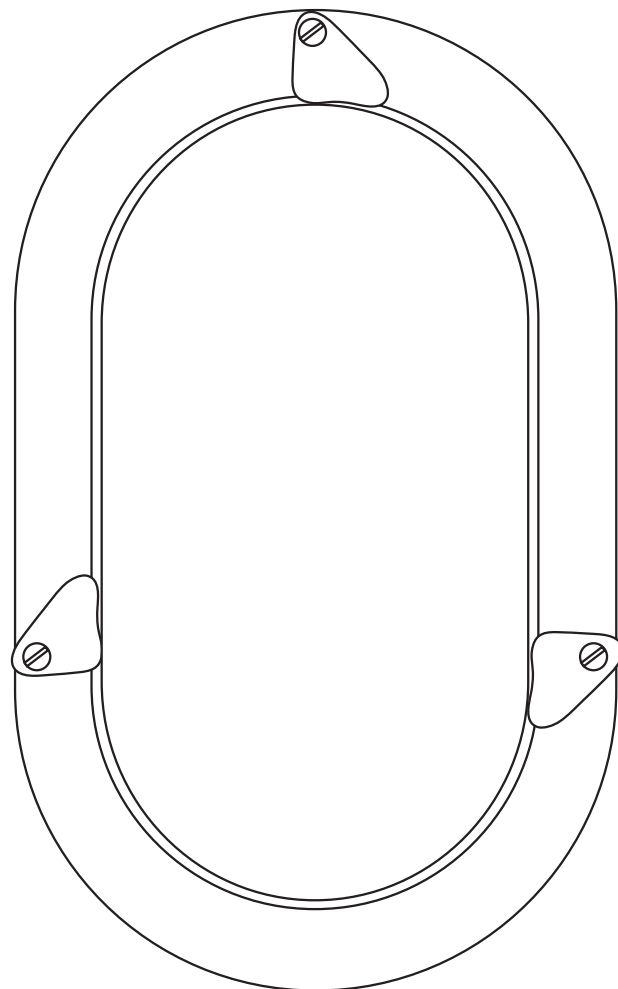

# 7001 Oval Aluminium Bulkhead

Front View

5.9" (150mm)

Side View

9.5"  
(244mm)

3.7" (95mm)

## Specifications

PRODUCT CODE: US-DP7001

BULB CAP: E26

MAX WATTAGE: 60W

VOLTAGE: 120 (AC)

BULB TYPE: A

IP RATING: IP54

MATERIAL(S): ALUMINIUM, GLASS

AVAILABLE FINISH: SILVER OR BLACK PAINTED,  
PRISMATIC GLASS