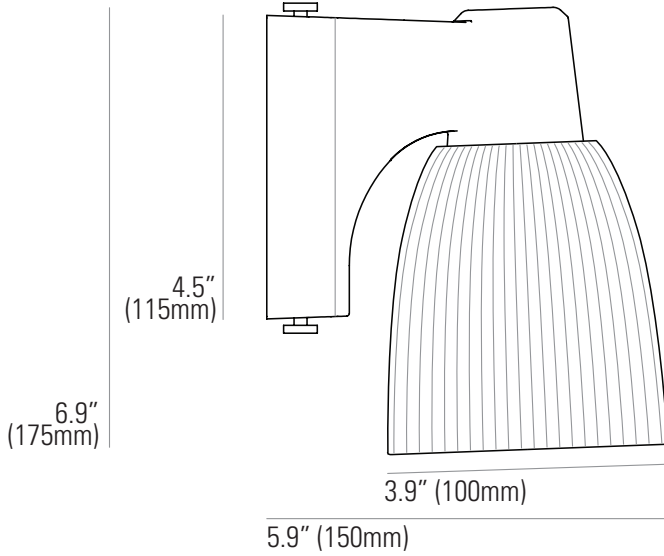

MINSTER Wall Light

MINSTER 1

Backplate

1.2" (30mm)

MINSTER 2

Specifications

PRODUCT CODE:	US-FW591N (1) / US-FW596N (2)
BULB CAP:	E26
MAX WATTAGE:	40W
VOLTAGE:	120V (AC)
BULB TYPE:	A

IP RATING:	IP20
MATERIAL:	BONE CHINA, GLASS
AVAILABLE FINISH:	NATURAL BONE CHINA, PRISMATIC GLASS