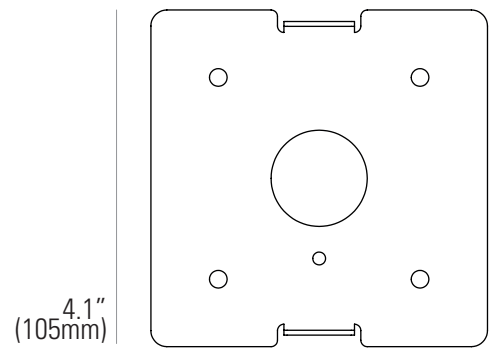

MINSTER Wall Light

MINSTER 1

Backplate

1.2" (30mm)

MINSTER 2

Specifications

PRODUCT CODE:	US-FW591N (1) / US-FW596N (2)
BULB CAP:	E26
MAX WATTAGE:	40W
VOLTAGE:	120V (AC)
BULB TYPE:	A

IP RATING:	IP20
MATERIAL:	BONE CHINA, GLASS
AVAILABLE FINISH:	NATURAL BONE CHINA, PRISMATIC GLASS