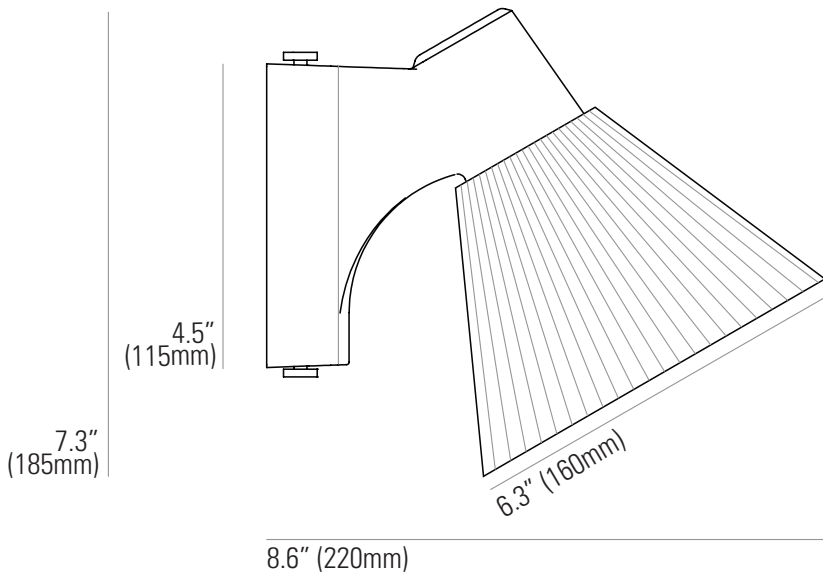

MINSTER Wall Light

MINSTER 1

Backplate

1.2" (30mm)

MINSTER 2

Specifications

PRODUCT CODE:	US-FW591N (1) / US-FW596N (2)
BULB CAP:	E26
MAX WATTAGE:	40W
VOLTAGE:	120V (AC)
BULB TYPE:	A

IP RATING:	IP20
MATERIAL:	BONE CHINA, GLASS
AVAILABLE FINISH:	NATURAL BONE CHINA, PRISMATIC GLASS