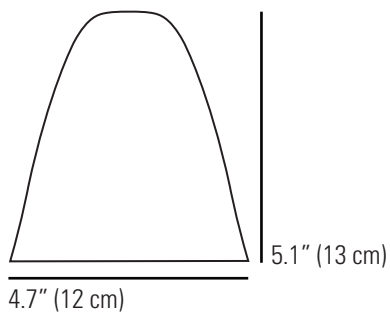

MANN Wall Switched Light

Specifications

PRODUCT CODE: US-FW399

BULB CAP: E26

MAX WATTAGE: 40W

VOLTAGE: 120V (AC)

BULB TYPE: GLS

IP RATING: IP20