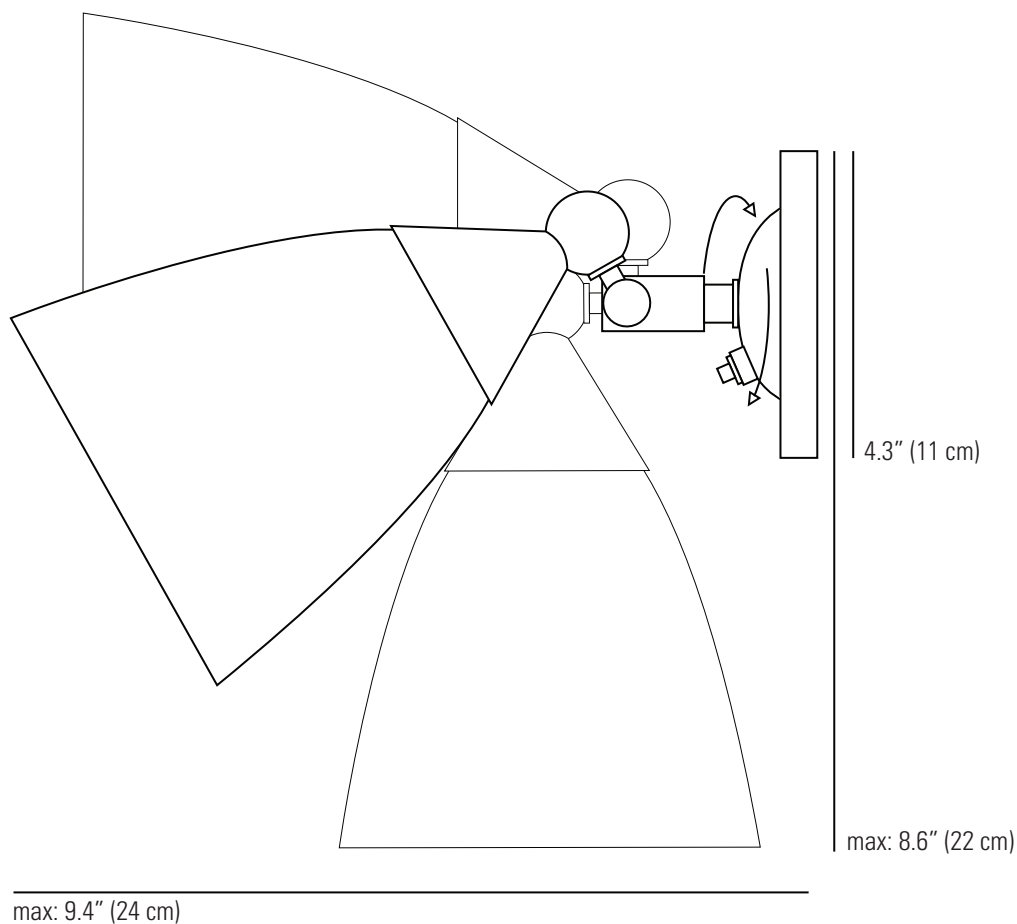

MANN Wall Switched Light

Specifications

PRODUCT CODE: US-FW399

BULB CAP: E26

MAX WATTAGE: 40W

VOLTAGE: 120V (AC)

BULB TYPE: GLS

IP RATING: IP20

MATERIAL(S): BONE CHINA (SHADE, BASE)
CHROME PLATED (STEM)

AVAILABLE FINISH: NATURAL BONE CHINA