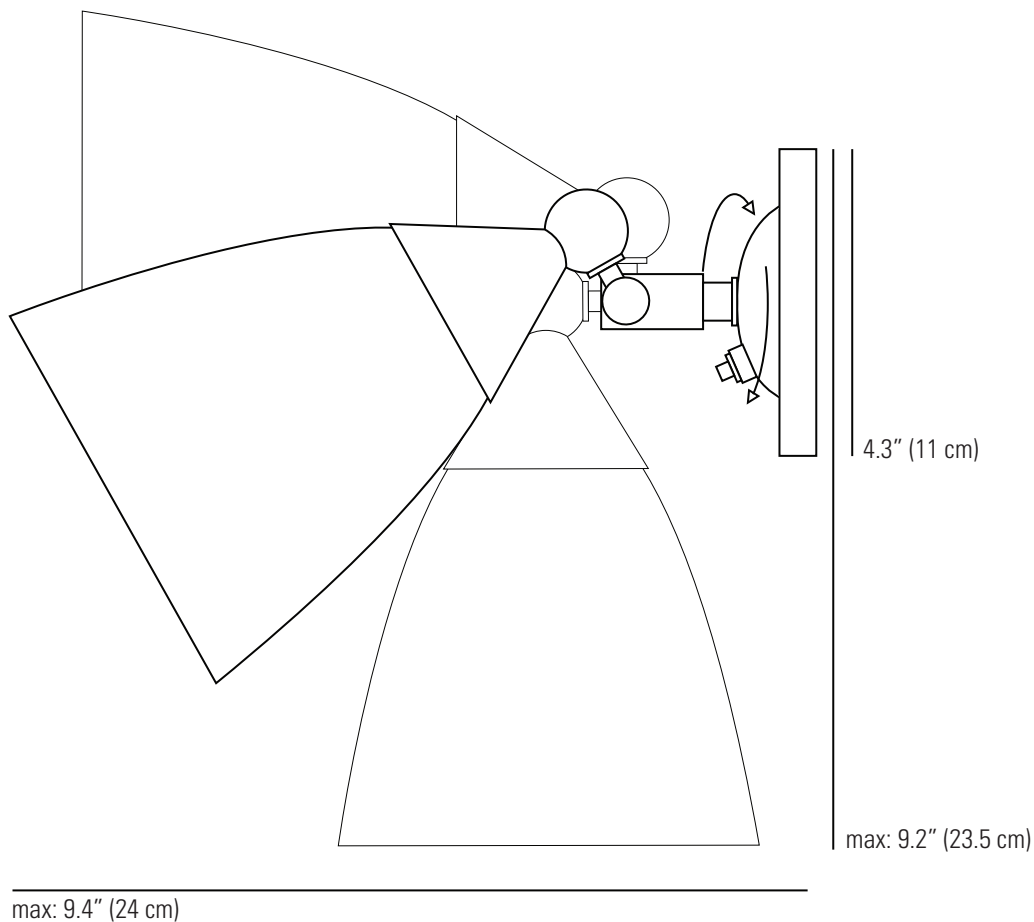

# MANN PRISMATIC Switched Wall Light

## Specifications

PRODUCT CODE: US-FW526

BULB CAP: E26

MAX WATTAGE: 40W

VOLTAGE: 120V (AC)

BULB TYPE: GLS

IP RATING: IP20

MATERIAL(S): GLASS SHADE,  
METAL WALL PLATE & ARM