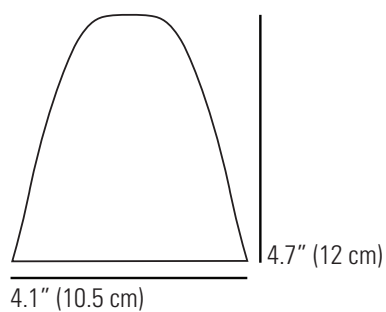

## Specifications

PRODUCT CODE: US-FW526

BULB CAP: E26

MAX WATTAGE: 40W

VOLTAGE: 120V (AC)

BULB TYPE: GLS

IP RATING: IP20

MATERIAL(S): GLASS SHADE,  
METAL WALL PLATE & ARM