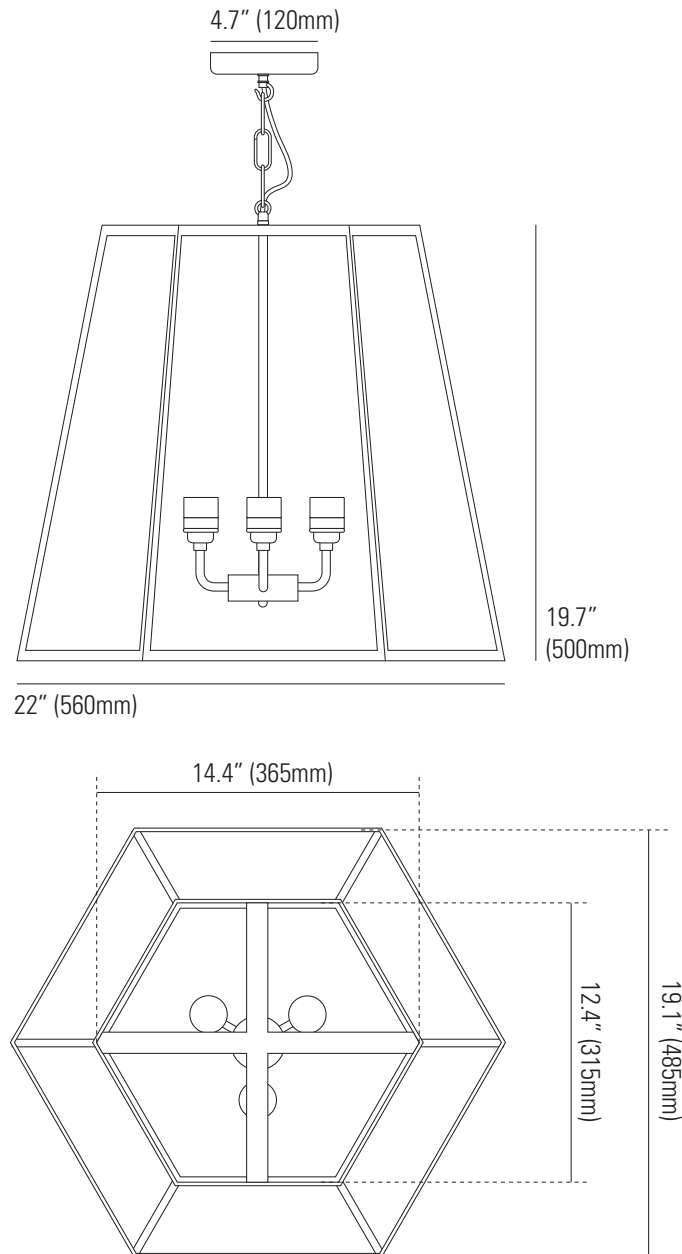

7651/XL Hex Pendant, Extra Large

Specifications

PRODUCT CODE: US-DP7651/XL

BULB CAP: E26 x 3

MAX WATTAGE: 60W x 3

VOLTAGE: 120V (AC)

BULB TYPE: A

IP RATING: IP20

MATERIAL(S): BRASS, GLASS

AVAILABLE FINISH: WEATHERED BRASS
WITH CLEAR GLASS

CABLE COLOUR: BLACK

CABLE LENGTH: 71" (180CM)

CHAIN LENGTH: 59" (150CM)