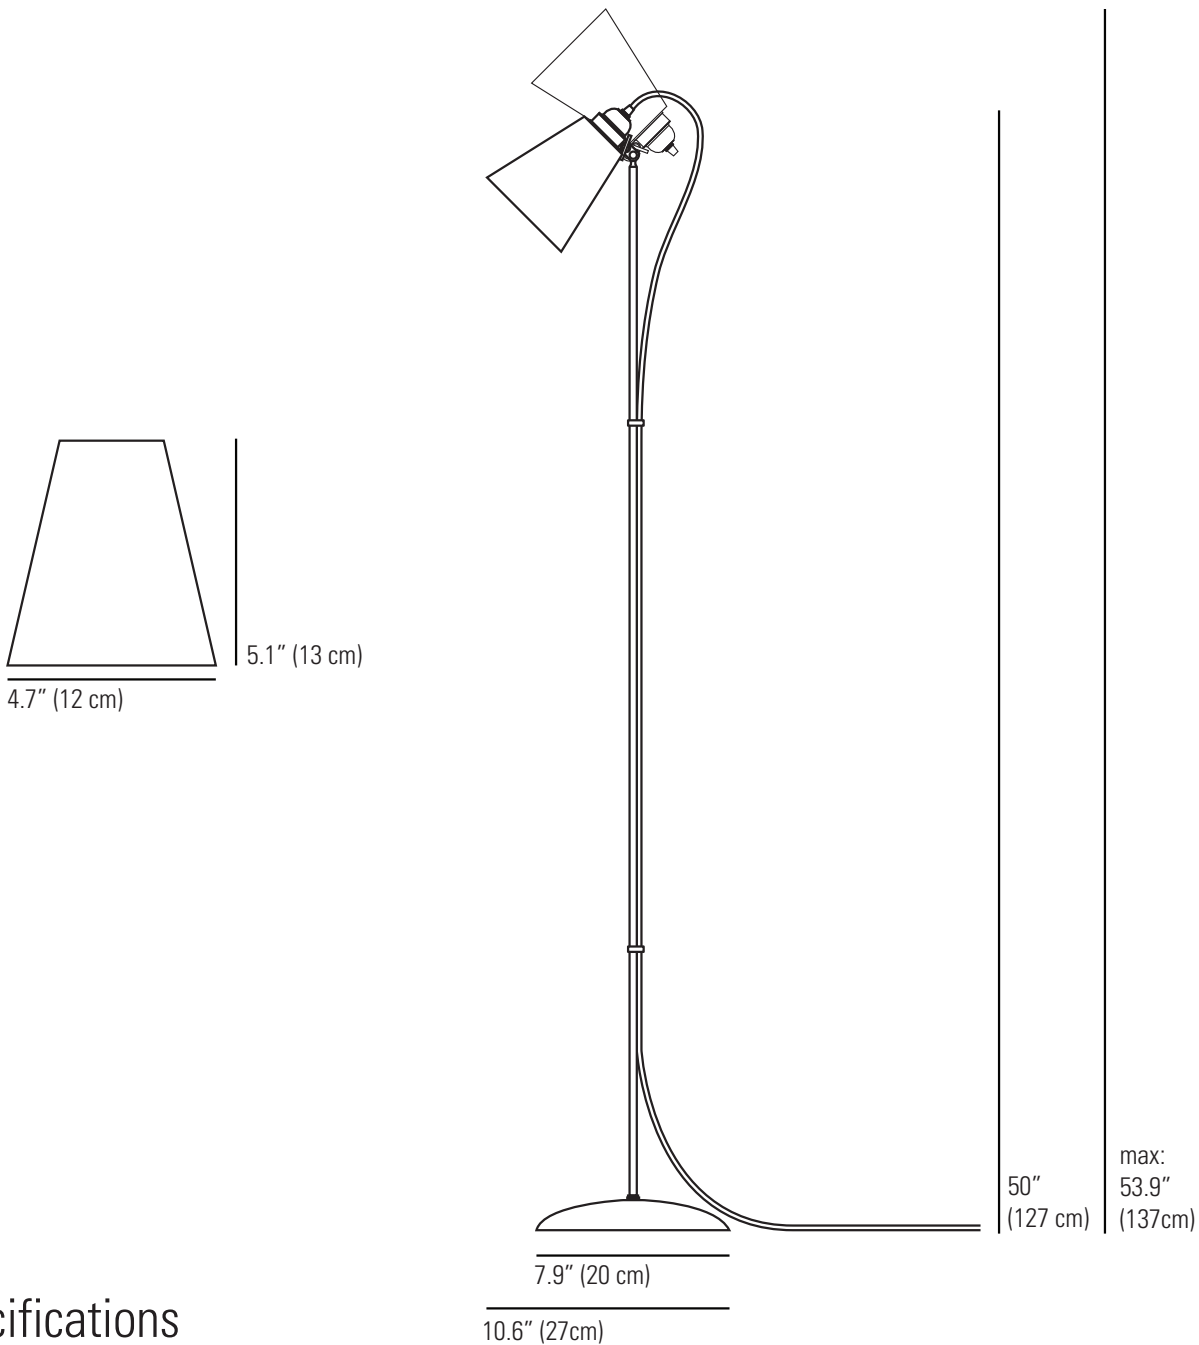

# HECTOR Medium Pleat Floor Light

## Specifications

PRODUCT CODE:	US-FF388	IP RATING:	IP20
BULB CAP:	E26	MATERIAL(S):	BONE CHINA, CHROME
MAX WATTAGE:	40W	AVAILABLE FINISH:	NATURAL BONE CHINA, SATIN CHROME STEM
VOLTAGE:	120V (AC)	CABLE COLOUR:	SAND & TAUPE COTTON BRAID
BULB TYPE:	A		