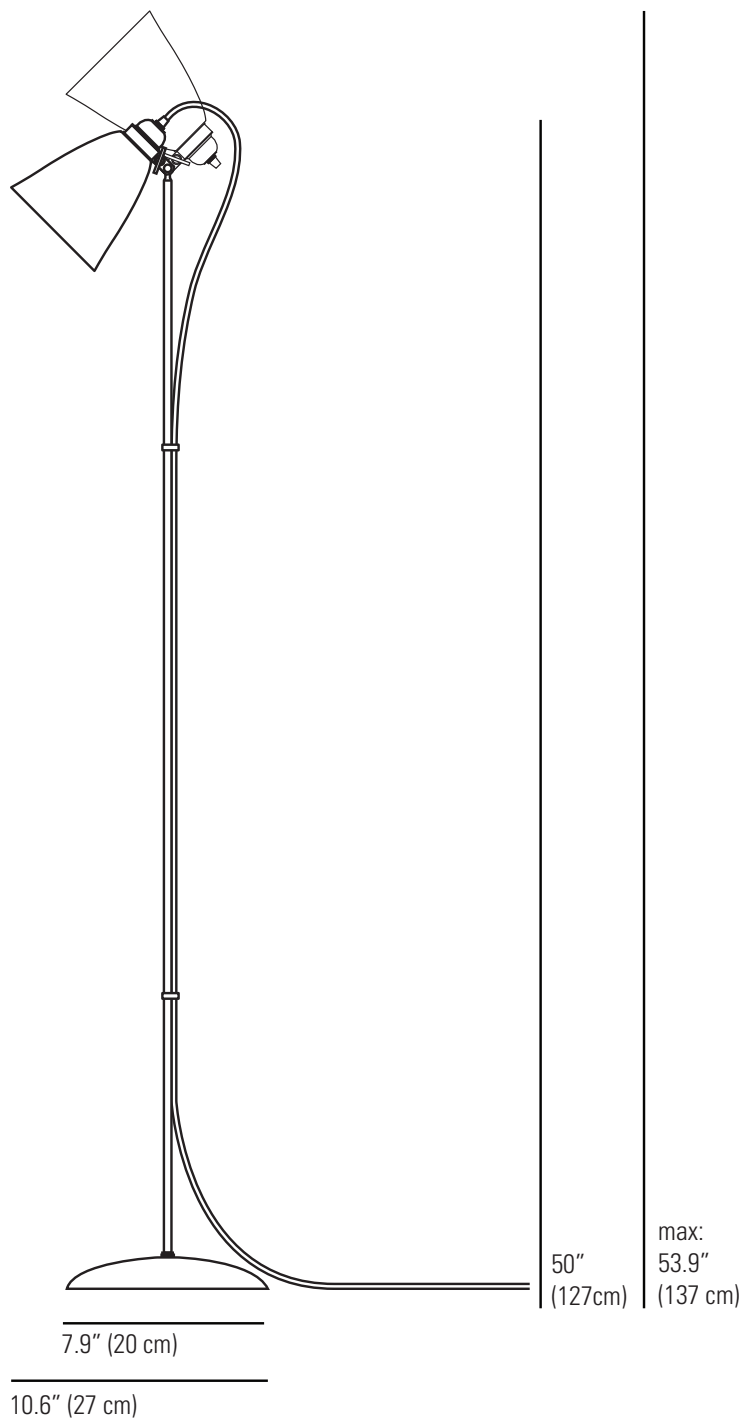

HECTOR Medium Dome Floor Light

Specifications

PRODUCT CODE:	US-FF086
BULB CAP:	E26
MAX WATTAGE:	40W
VOLTAGE:	120V (AC)
BULB TYPE:	A

IP RATING:	IP20
MATERIAL(S):	BONE CHINA, CHROME
AVAILABLE FINISH:	NATURAL BONE CHINA, SATIN CHROME STEM
CABLE COLOUR:	SAND & TAUPE COTTON BRAID