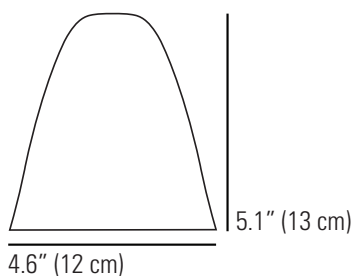

HECTOR Medium Dome Floor Light

Specifications

PRODUCT CODE:	US-FF086
BULB CAP:	E26
MAX WATTAGE:	40W
VOLTAGE:	120V (AC)
BULB TYPE:	A

IP RATING:	IP20
MATERIAL(S):	BONE CHINA, CHROME
AVAILABLE FINISH:	NATURAL BONE CHINA, SATIN CHROME STEM
CABLE COLOUR:	SAND & TAUPE COTTON BRAID