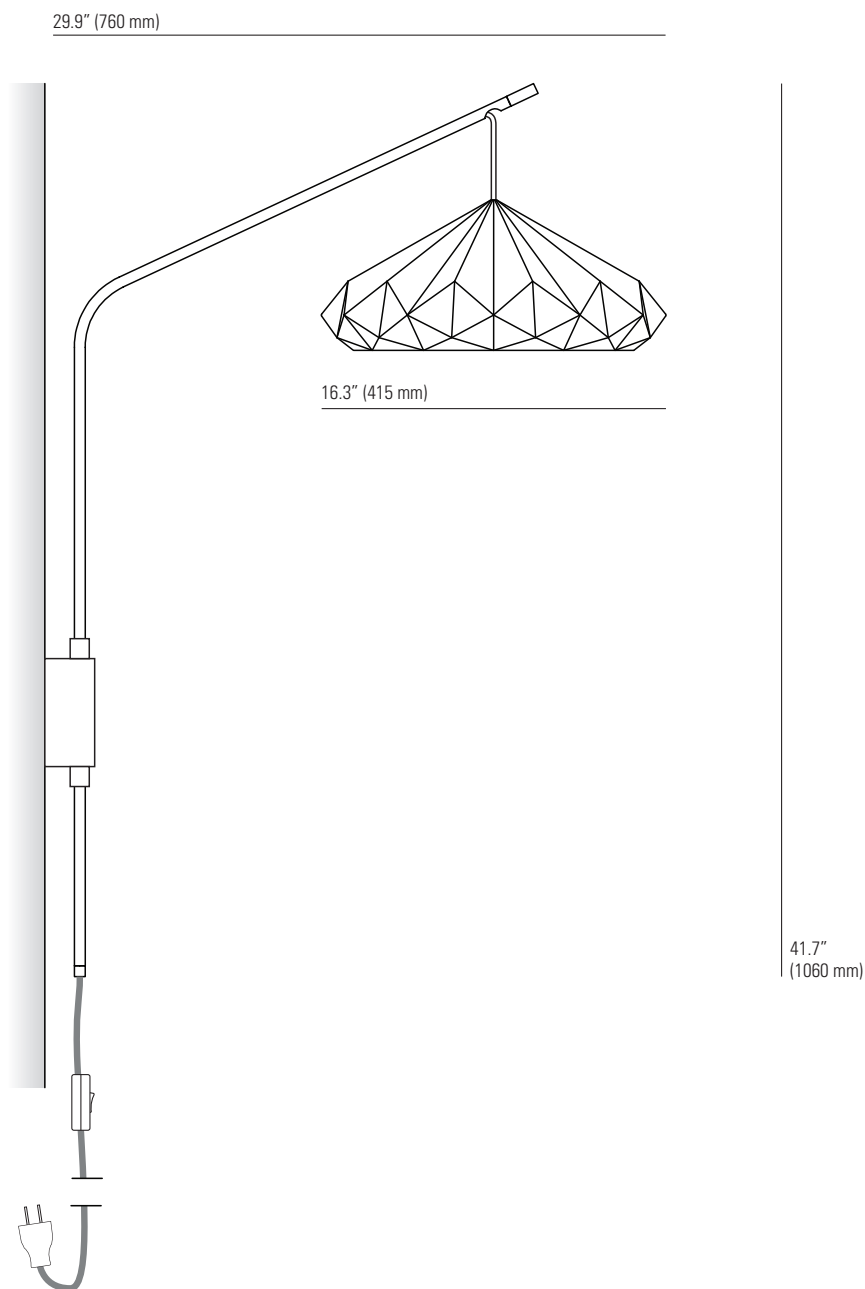

HATTON 4 Wall Light

Specifications

PRODUCT CODE: US-FW565N

BULB CAP: E26

MAX WATTAGE: 60W

VOLTAGE: 120V (AC)

BULB TYPE: A

IP RATING: IP20

MATERIAL(S): BONE CHINA, STEEL

AVAILABLE FINISH: NATURAL BONE CHINA, SATIN CHROME

CABLE COLOUR: BLACK COTTON BRAID

© ORIGINAL BTC
Made in the UK

originalbtc.com

Bulb not included. This product is available for specific markets.
Retrofit CFL and LED compatible.
Fixed to wall through backplate.
Position within 2m of outlet to supply power.