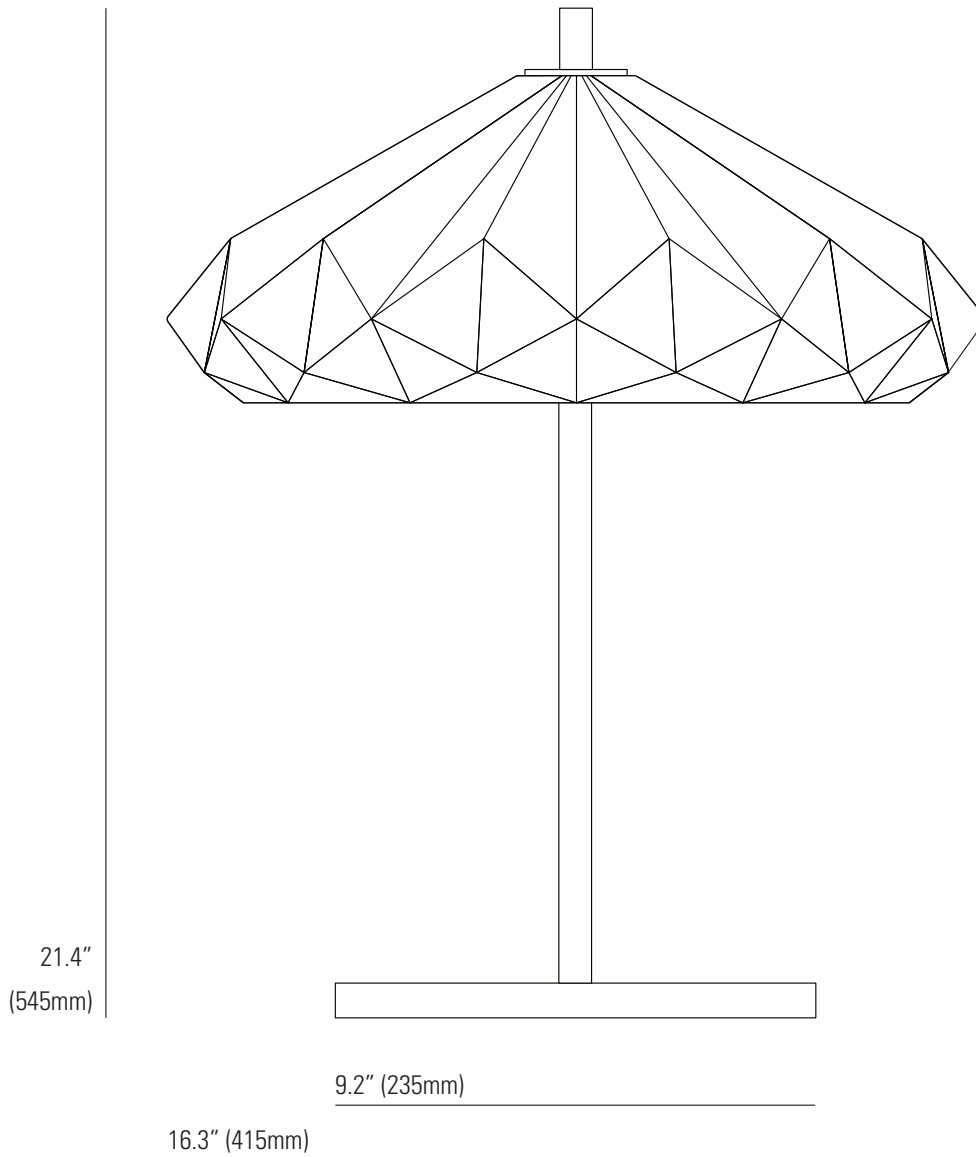

HATTON 4 Table Light

Specifications

PRODUCT CODE:	US-FP566N	IP RATING:	IP20
BULB CAP:	E26	MATERIAL(S):	BONE CHINA, SATIN CHROME
MAX WATTAGE:	100W	AVAILABLE FINISH:	NATURAL BONE CHINA
VOLTAGE:	120V (AC)	CABLE COLOUR:	BLACK COTTON BRAID
BULB TYPE:	A		

© ORIGINAL BTC
Made in the UK

originalbtc.com

Bulb not included. This product is available for specific markets.
Retrofit CFL and LED compatible.
Provided cable can be shorten during installation.
Longer cable lengths are available on request