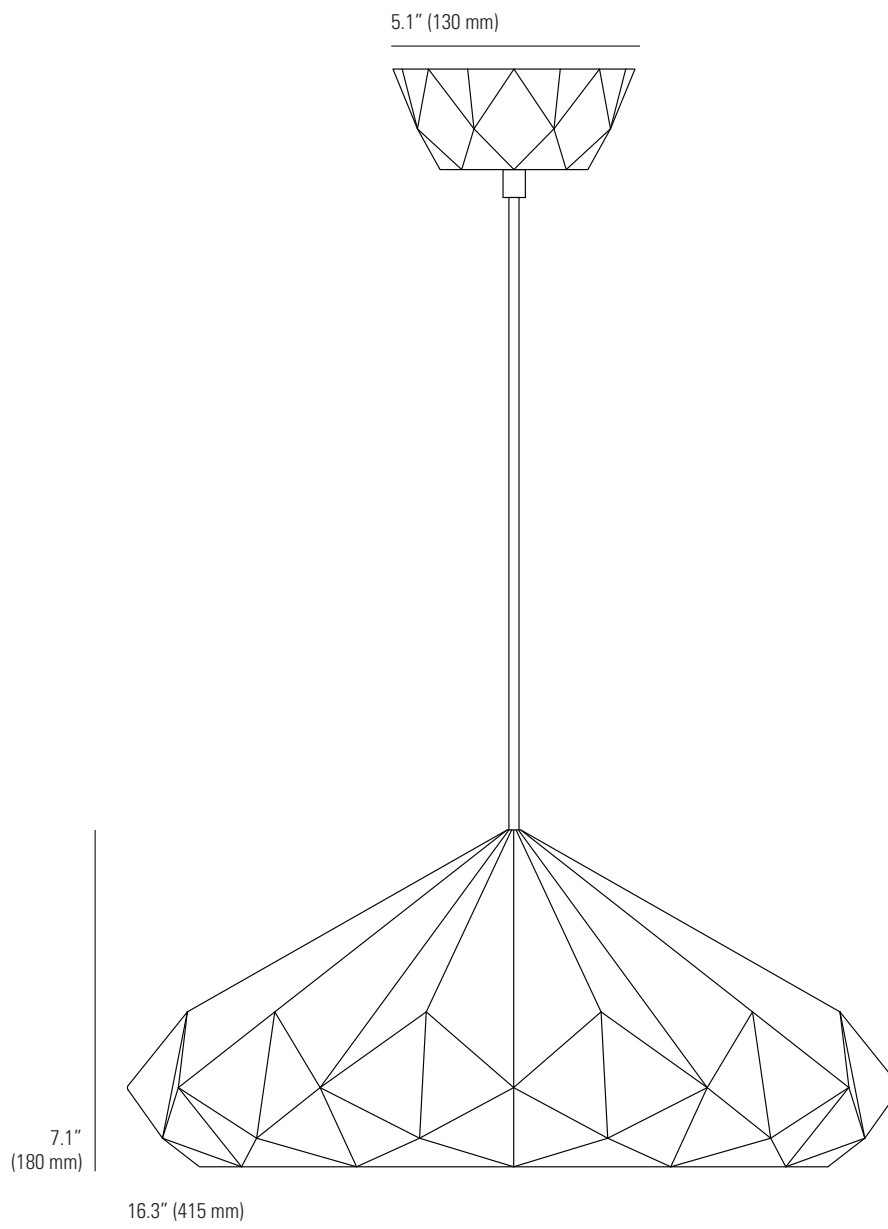

HATTON 4 Pendant Light

Specifications

PRODUCT CODE: US-FP564

BULB CAP: E26

MAX WATTAGE: 100W

VOLTAGE: 120V (AC)

BULB TYPE: A

IP RATING: IP20

MATERIAL(S): BONE CHINA

AVAILABLE FINISH: NATURAL BONE CHINA

CABLE LENGTH: 59" (150 CM)

CABLE COLOUR: BLACK COTTON BRAID

© ORIGINAL BTC
Made in the UK

originalbtc.com

Bulb not included. This product is available for specific markets.
Retrofit CFL and LED compatible.
Provided cable can be shorten during installation.
Longer cable lengths are available on request