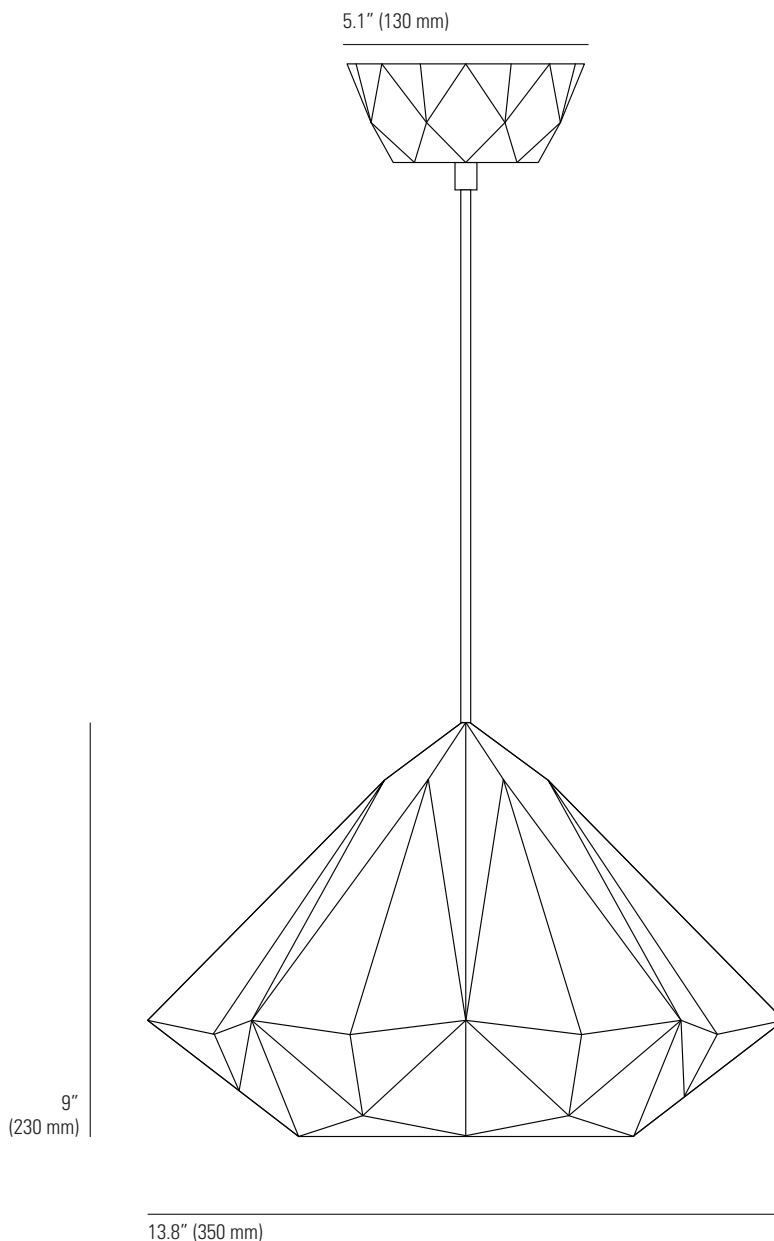

HATTON 2 Pendant Light

Specifications

PRODUCT CODE: US-FP557N

BULB CAP: E26

MAX WATTAGE: 60W

VOLTAGE: 120V (AC)

BULB TYPE: A

IP RATING: IP20

MATERIAL(S): BONE CHINA

AVAILABLE FINISH: NATURAL BONE CHINA

CABLE LENGTH: 59" (150 CM)

CABLE COLOUR: BLACK COTTON BRAID

© ORIGINAL BTC
Made in the UK

originalbtc.com

Bulb not supplied. This product is available for specific markets.
Retrofit CFL and LED compatible.
Provided cable can be shortened during installation.
Longer cable lengths are available on request.