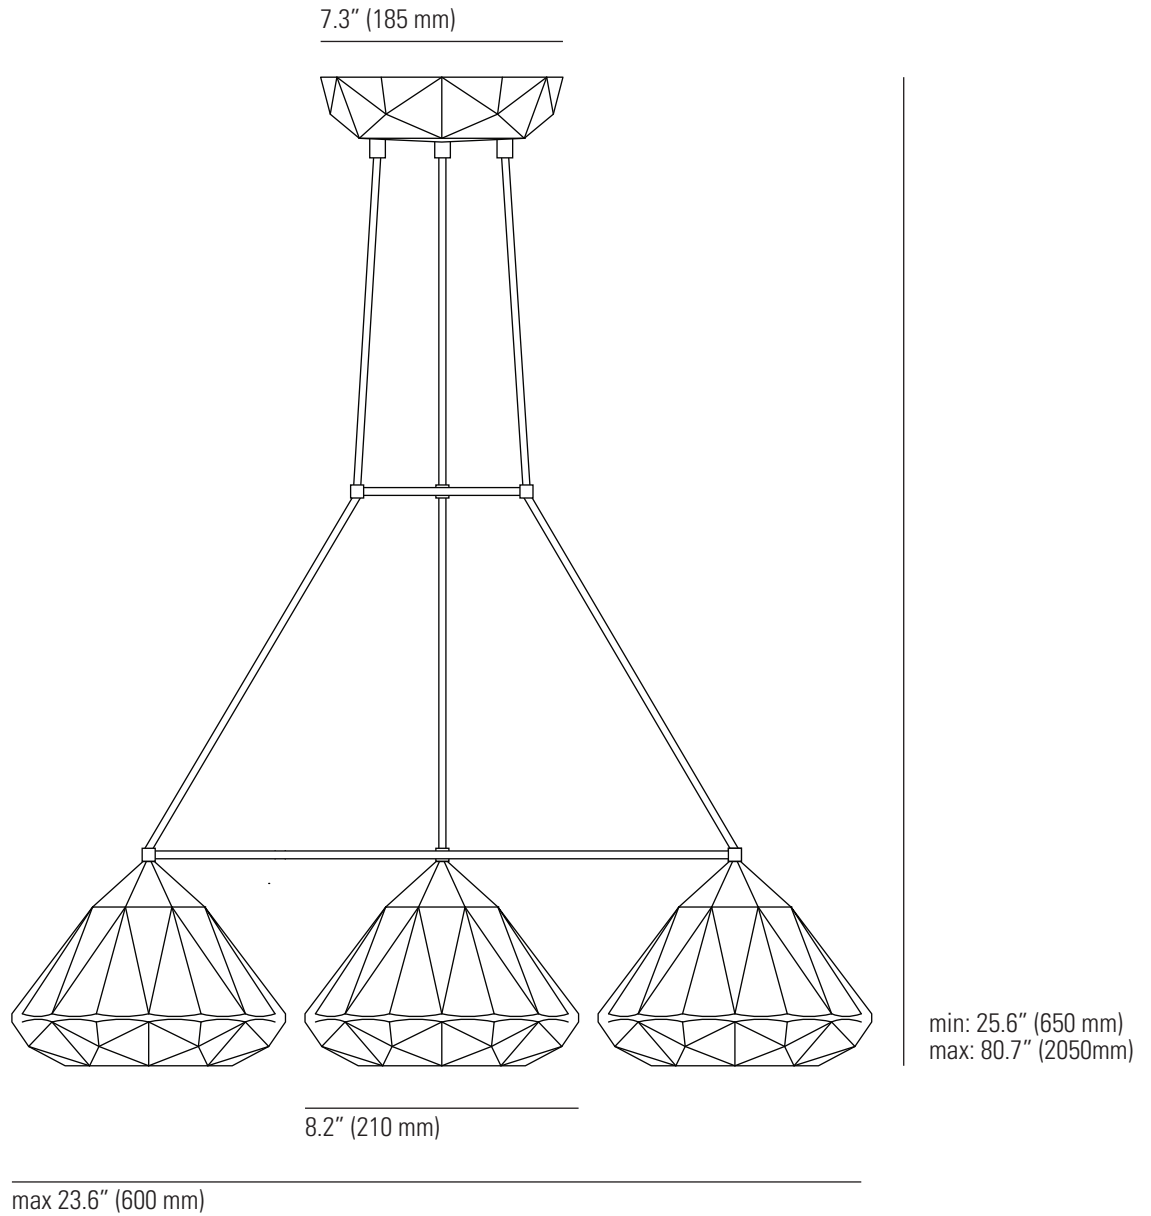

HATTON 1 Triangular Grouping Pendant Light

Specifications

| | | | |
|---------------|-----------|-------------------|--------------------|
| PRODUCT CODE: | US-FP558N | MATERIAL(S): | BONE CHINA |
| BULB CAP: | E26 | AVAILABLE FINISH: | NATURAL BONE CHINA |
| MAX WATTAGE: | 3 x 60W | CABLE LENGTH: | 59" (150 CM) |
| VOLTAGE: | 120V (AC) | CABLE COLOUR: | BLACK COTTON BRAID |
| BULB TYPE: | BALL | | |
| IP RATING: | IP20 | | |

© ORIGINAL BTC
Made in the UK

originalbtc.com

Bulb not supplied. This product is available for specific markets.
Retrofit CFL and LED compatible.
Provided cable can be shortened during installation.
Longer cable lengths are available on request.