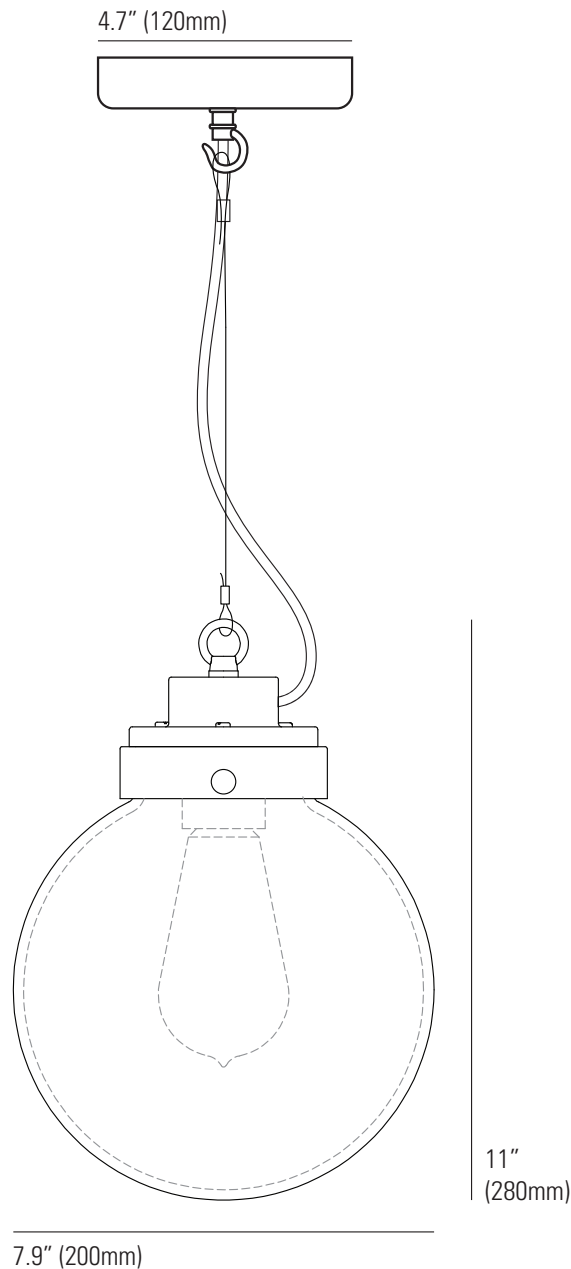

GLOBE Small Pendant Light

Specifications

PRODUCT CODE:	US-FP540	MATERIAL(S):	GLASS, BRASS
BULB CAP:	E26	AVAILABLE FINISH:	ANTHRACITE/OPAL SEEDY CLEAR/SEEDY ANTHRACITE, POLISHED BRASS/CHROME
MAX WATTAGE:	60W	WIRE LENGTH:	59" (150CM)
VOLTAGE:	120V (AC)	CABLE LENGTH:	71" (180 CM)
BULB TYPE:	A	CABLE COLOUR:	BLACK COTTON BRAID OR BLACK & WHITE COTTON BRAID
IP RATING:	IP20		