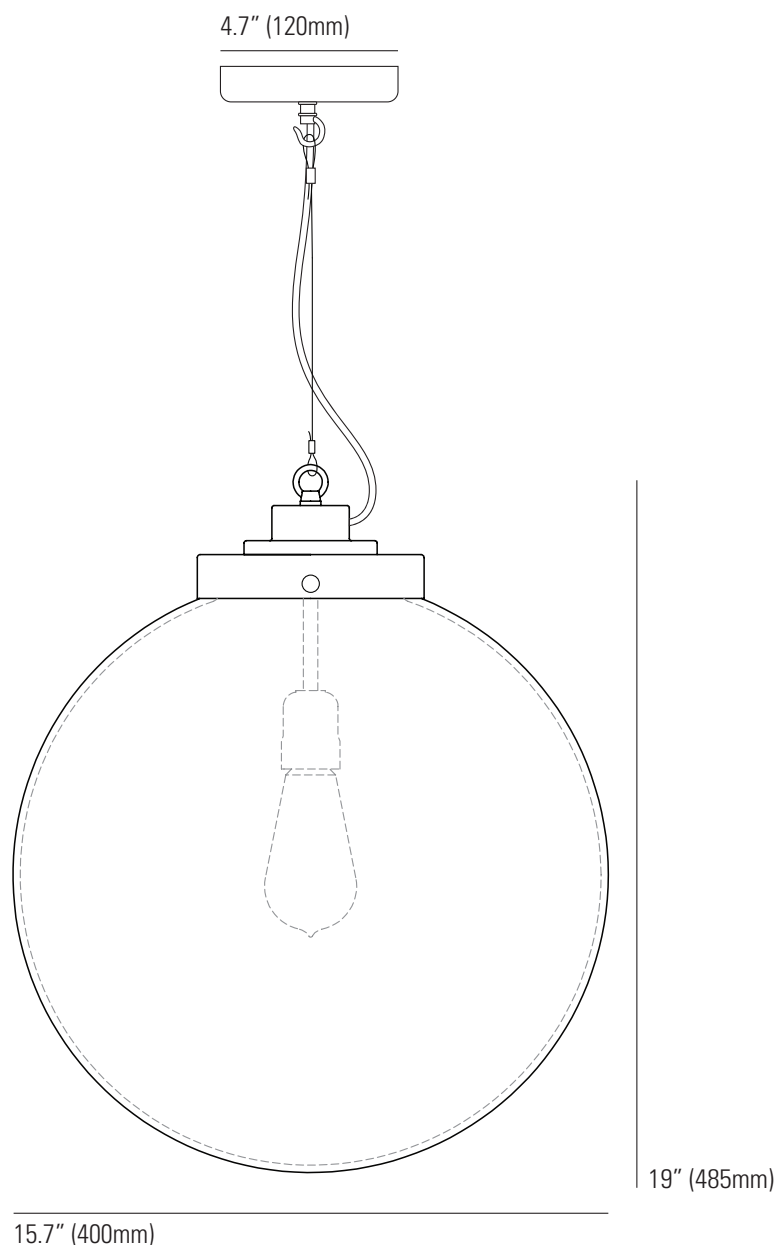

GLOBE Large Pendant Light

Specifications

PRODUCT CODE:	US-FP542
BULB CAP:	E26
MAX WATTAGE:	60W
VOLTAGE:	120V (AC)
BULB TYPE:	A
IP RATING:	IP20

MATERIAL(S):	GLASS, BRASS
AVAILABLE FINISH:	ANTHRACITE/OPAL, POLISHED BRASS/CHROME
WIRE LENGTH:	59" (150CM)
CABLE LENGTH:	71" (180 CM)
CABLE COLOUR:	BLACK COTTON BRAID OR BLACK & WHITE COTTON BRAID