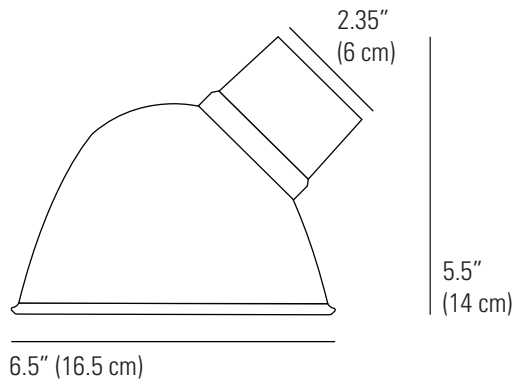

GINGER BRACKET Wall Light

9.5" (24 cm)

1.75" (4.5 cm)

4.75"
(12 cm)

5.9"
(15 cm)

6.5" (16.5 cm)

5.5"
(14 cm)

2.35"
(6 cm)

Specifications

PRODUCT CODE: US-FW170

BULB CAP: E26

MAX WATTAGE: 40W

VOLTAGE: 120V (AC)

BULB TYPE: A

IP RATING: IP20

MATERIAL: STEEL & ALUMINIUM