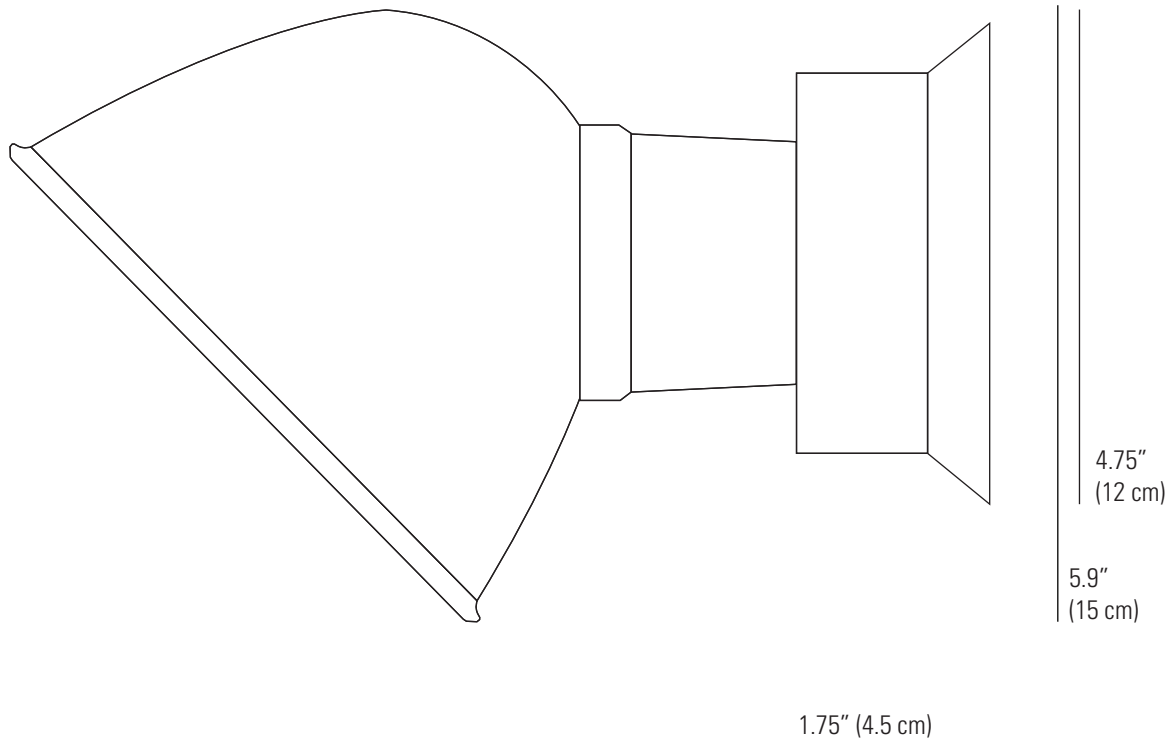

GINGER BRACKET Wall Light

9.5" (24 cm)

1.75" (4.5 cm)

4.75"
(12 cm)

5.9"
(15 cm)

6.5" (16.5 cm)

5.5"
(14 cm)

2.35"
(6 cm)

Specifications

PRODUCT CODE: US-FW170

BULB CAP: E26

MAX WATTAGE: 40W

VOLTAGE: 120V (AC)

BULB TYPE: A

IP RATING: IP20

MATERIAL: STEEL & ALUMINIUM

AVAILABLE FINISH: SHADE: CHROME/BLACK/
WHITE/CREAM
POLISHED ALUMINIUM BASE