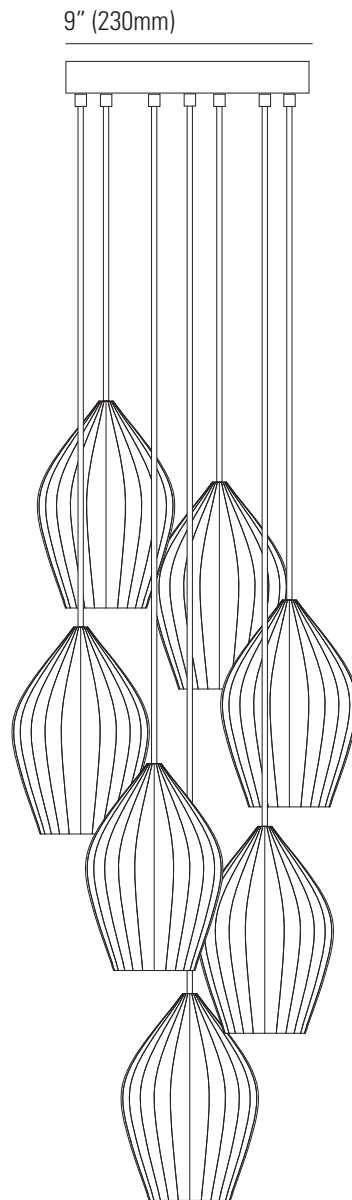

FIN GROUPING OF 7 Pendant Light

Drop
min: 39.4" (1000mm)
max: 86.6" (2200mm)

Specifications

16.9" (430mm)

PRODUCT CODE: US-FP550N/7

BULB CAP: E26

MAX WATTAGE: 40W x 7

VOLTAGE: 120V (AC)

BULB TYPE: A

IP RATING: IP20

MATERIAL: BONE CHINA

AVAILABLE FINISH: NATURAL BONE CHINA

CABLE LENGTH: 78.7" (200 CM)

CABLE COLOUR: GREY COTTON BRAID