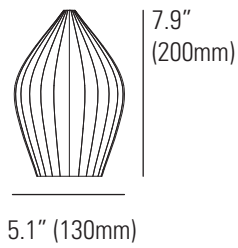

FIN GROUPING OF 7 Pendant Light

Drop
min: 39.4" (1000mm)
max: 86.6" (2200mm)

Specifications

16.9" (430mm)

PRODUCT CODE: US-FP550N/7

BULB CAP: E26

MAX WATTAGE: 40W x 7

VOLTAGE: 120V (AC)

BULB TYPE: A

IP RATING: IP20

MATERIAL: BONE CHINA

AVAILABLE FINISH: NATURAL BONE CHINA

CABLE LENGTH: 78.7" (200 CM)

CABLE COLOUR: GREY COTTON BRAID