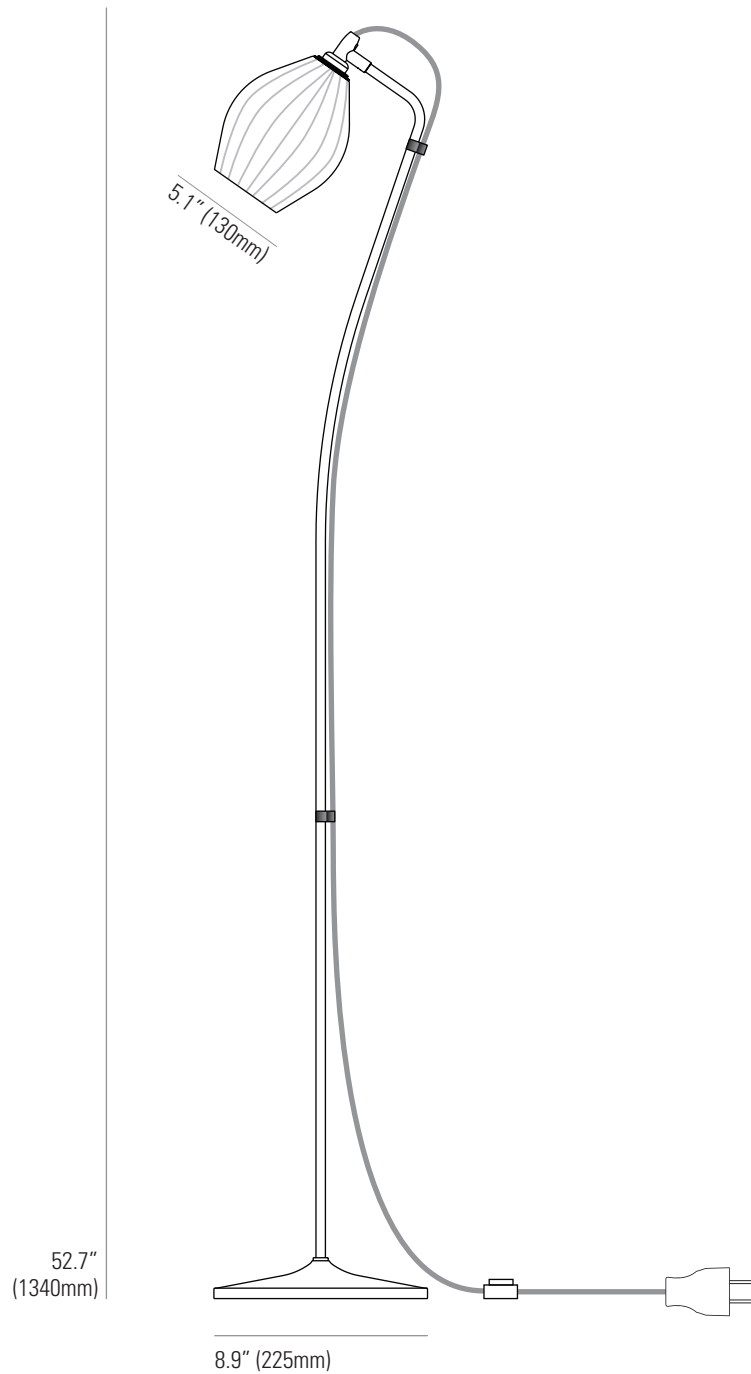

FIN Floor Light

Specifications

PRODUCT CODE:	US-FF573N	IP RATING:	IP20
BULB CAP:	E26	MATERIAL:	BONE CHINA, CHROME
MAX WATTAGE:	40W	AVAILABLE FINISH:	NATURAL BONE CHINA, SATIN CHROME STEM
VOLTAGE:	120V (AC)	CABLE:	GREY COTTON BRAIDED
BULB TYPE:	A		