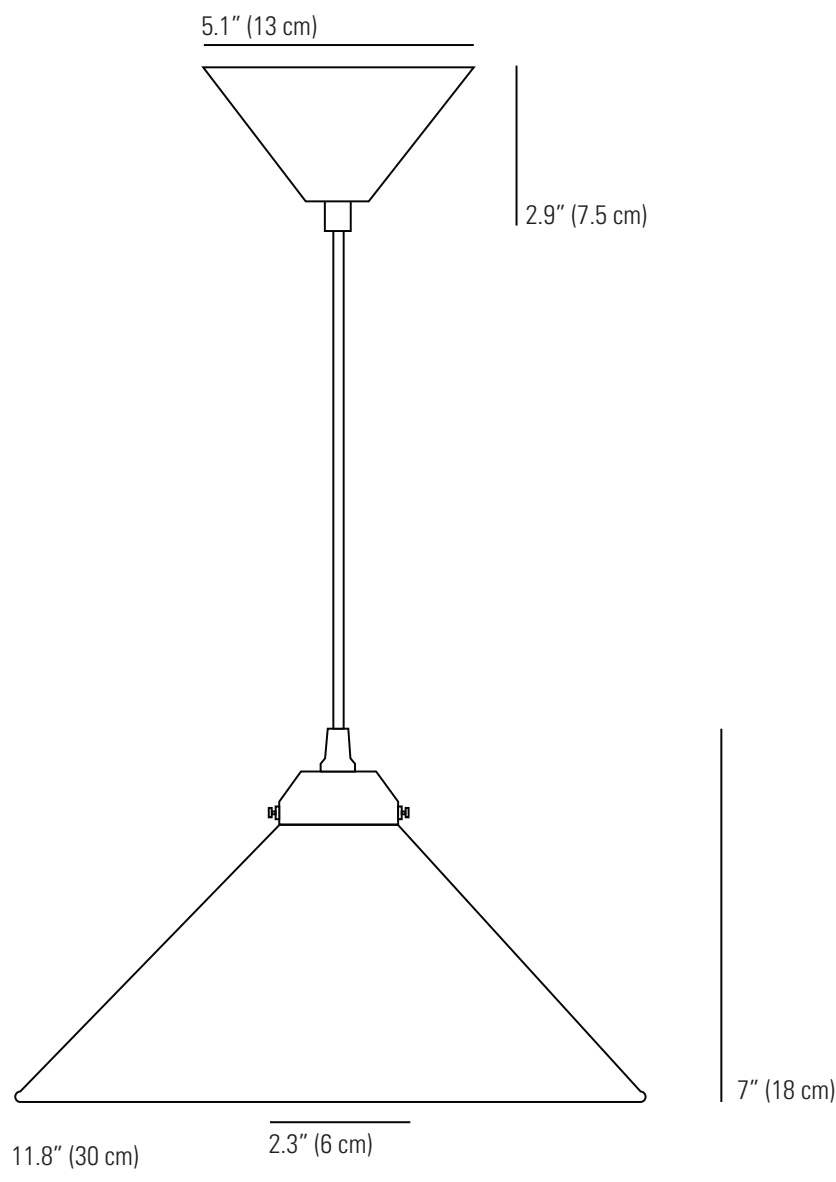

COOLIE Pendant Light

Specifications

PRODUCT CODE: US-FP300

BULB CAP: E26

MAX WATTAGE: 100W

VOLTAGE: 120V (AC)

BULB TYPE: A

IP RATING: IP20

MATERIAL: PRISMATIC GLASS

AVAILABLE FINISH: PRISMATIC GLASS

CABLE LENGTH: 59" (150 CM)

CABLE COLOUR: BLACK & WHITE COTTON BRAID

© ORIGINAL BTC
Made in the UK

originalbtc.com

Bulb not supplied. This product is available for specific markets.
Retrofit CFL and LED compatible.
Provided cable can be shortened during installation.
Longer cable lengths are available on request.