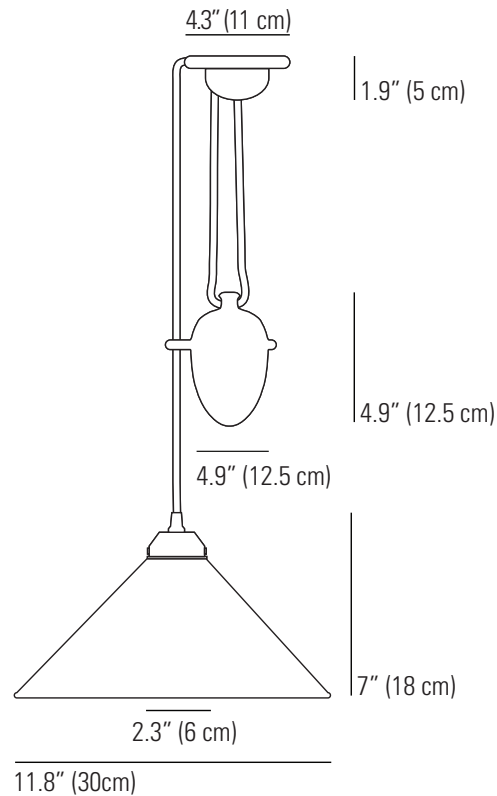

COOLIE RISE & FALL Pendant Light

Cable length may be shortened upon installation. This will reduce both maximum & minimum drop and reduce the range of movement.

1. Maximum Drop
- without altering length of standard cable
2. Minimum Drop
- without altering length of standard cable
3. Minimum Drop
- when shortening length of standard cable while still allowing rise & fall movement

Specifications

PRODUCT CODE:	US-FP297
BULB CAP:	E26
MAX WATTAGE:	100W
VOLTAGE:	120V (AC)
BULB TYPE:	A
IP RATING:	IP20

MATERIAL:	GLASS
AVAILABLE FINISH:	PRISMATIC GLASS
CABLE LENGTH:	70.8" (180 CM)
CABLE COLOUR:	BLACK & WHITE COTTON BRAID