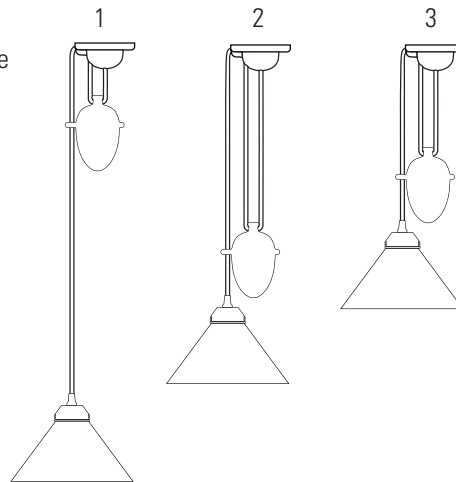

COOLIE RISE & FALL Pendant Light

Cable length may be shortened upon installation. This will reduce both maximum & minimum drop and reduce the range of movement.

1. Maximum Drop
- without altering length of standard cable
2. Minimum Drop
- without altering length of standard cable
3. Minimum Drop
- when shortening length of standard cable while still allowing rise & fall movement

Specifications

PRODUCT CODE:	US-FP297
BULB CAP:	E26
MAX WATTAGE:	100W
VOLTAGE:	120V (AC)
BULB TYPE:	A
IP RATING:	IP20

MATERIAL:	GLASS
AVAILABLE FINISH:	PRISMATIC GLASS
CABLE LENGTH:	70.8" (180 CM)
CABLE COLOUR:	BLACK & WHITE COTTON BRAID