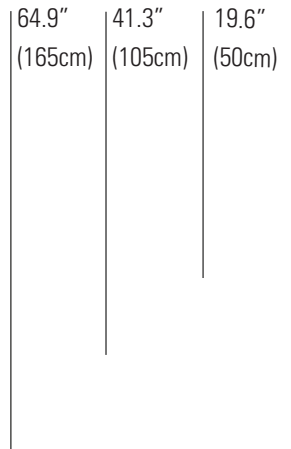

COOLIE RISE & FALL Pendant Light

Cable length may be shortened upon installation. This will reduce both maximum & minimum drop and reduce the range of movement.

1. Maximum Drop
- without altering length of standard cable
2. Minimum Drop
- without altering length of standard cable
3. Minimum Drop
- when shortening length of standard cable while still allowing rise & fall movement

Specifications

PRODUCT CODE:	US-FP297
BULB CAP:	E26
MAX WATTAGE:	100W
VOLTAGE:	120V (AC)
BULB TYPE:	A
IP RATING:	IP20

MATERIAL:	GLASS
AVAILABLE FINISH:	PRISMATIC GLASS
CABLE LENGTH:	70.8" (180 CM)
CABLE COLOUR:	BLACK & WHITE COTTON BRAID