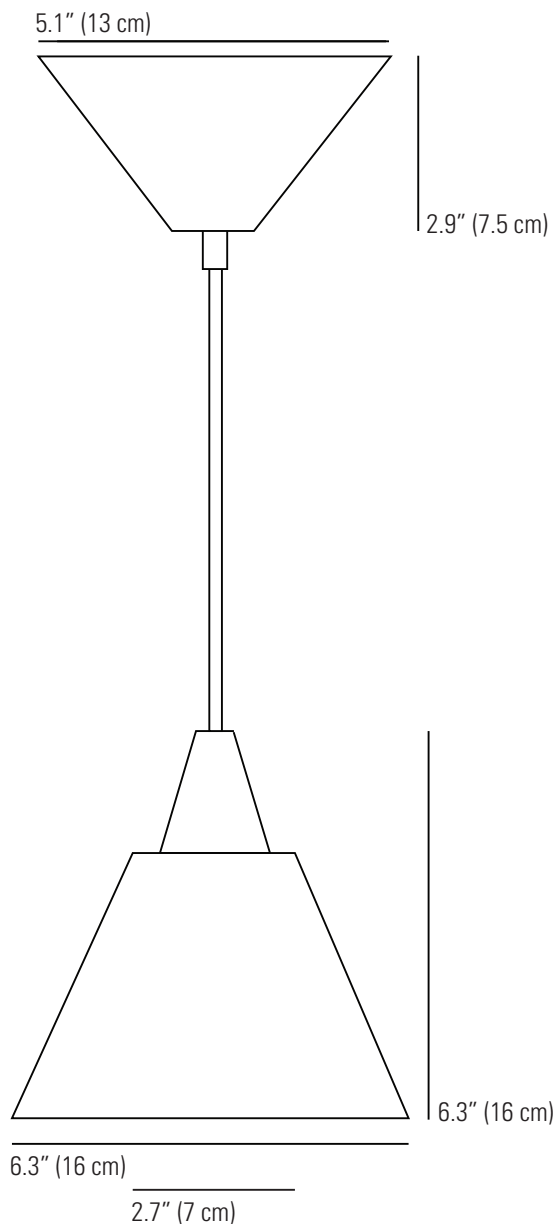

CIRCUS PRISMATIC Pendant Light

Specifications

PRODUCT CODE: US-FP309

BULB CAP: E26

MAX WATTAGE: 60W

VOLTAGE: 120V (AC)

BULB TYPE: A

IP RATING: IP20

MATERIAL: PRISMATIC GLASS

AVAILABLE FINISH: PRISMATIC GLASS

CABLE LENGTH: 59" (150 CM)

CABLE COLOUR: BLACK & WHITE COTTON BRAID

© ORIGINAL BTC
Made in the UK

originalbtc.com

Bulb not supplied. This product is available for specific markets.
Retrofit CFL and LED compatible.
Provided cable can be shortened during installation.
Longer cable lengths are available on request.