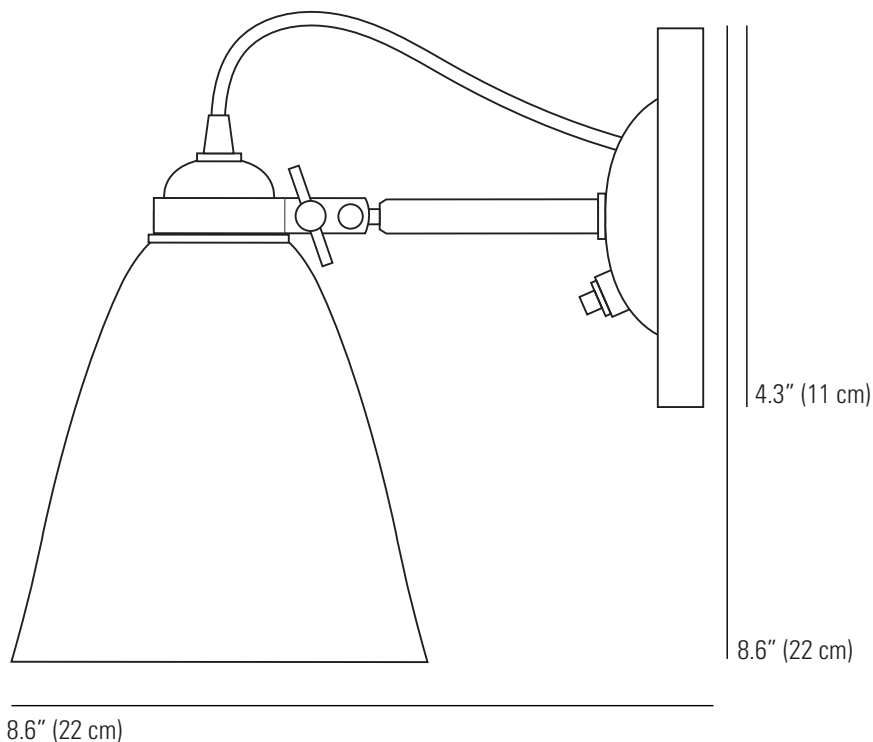

CIRCLE LINE Medium Wall Light Switched

max: 11.4" (29 cm)

Specifications

PRODUCT CODE:	US-FW397CL
BULB CAP:	E26
MAX WATTAGE:	40W
VOLTAGE:	120V (AC)
BULB TYPE:	A
IP RATING:	IP20

MATERIAL(S):	BONE CHINA SHADE, METAL WALL PLATE & ARM
AVAILABLE FINISH:	NATURAL BONE CHINA SHADE WTH HAND PAINTED LINES WHITE POWDER COATED WALL PLATE SATIN CHROME ARM
CABLE COLOUR:	BLACK & WHITE COTTON BRAID