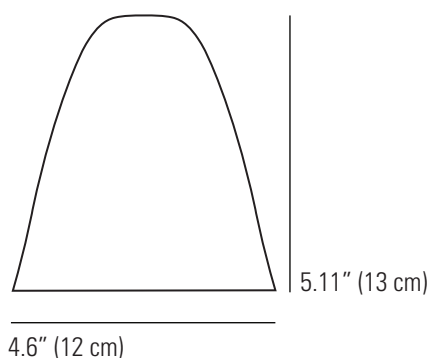

CIRCLE LINE Medium Wall Light Switched

max: 11.4" (29 cm)

Specifications

PRODUCT CODE:	US-FW397CL
BULB CAP:	E26
MAX WATTAGE:	40W
VOLTAGE:	120V (AC)
BULB TYPE:	A
IP RATING:	IP20

MATERIAL(S):	BONE CHINA SHADE, METAL WALL PLATE & ARM
AVAILABLE FINISH:	NATURAL BONE CHINA SHADE WTH HAND PAINTED LINES WHITE POWDER COATED WALL PLATE SATIN CHROME ARM
CABLE COLOUR:	BLACK & WHITE COTTON BRAID