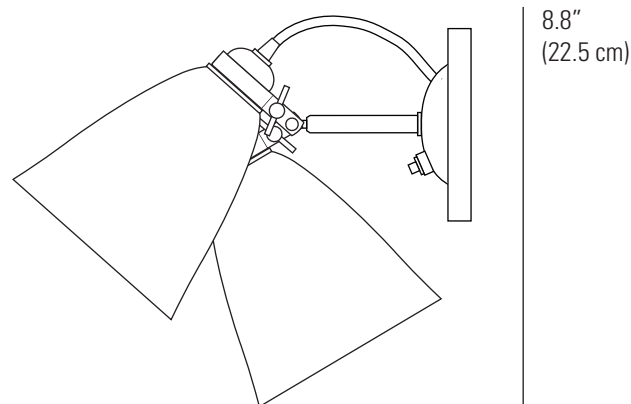

CIRCLE LINE Medium Wall Light Switched

max: 11.4" (29 cm)

Specifications

PRODUCT CODE:	US-FW397CL
BULB CAP:	E26
MAX WATTAGE:	40W
VOLTAGE:	120V (AC)
BULB TYPE:	A
IP RATING:	IP20

MATERIAL(S):	BONE CHINA SHADE, METAL WALL PLATE & ARM
AVAILABLE FINISH:	NATURAL BONE CHINA SHADE WTH HAND PAINTED LINES WHITE POWDER COATED WALL PLATE SATIN CHROME ARM
CABLE COLOUR:	BLACK & WHITE COTTON BRAID