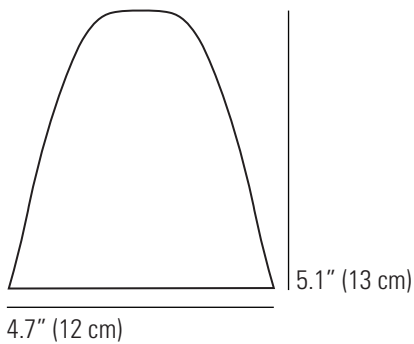

CIRCLE LINE Medium Dome Wall Light

Specifications

PRODUCT CODE:	US-FW317CL
BULB CAP:	E26
MAX WATTAGE:	40W
VOLTAGE:	120V (AC)
BULB TYPE:	A
IP RATING:	IP20

MATERIAL:	BONE CHINA
AVAILABLE FINISH:	WHITE & BLACK STRIPE ON NATURAL BONE CHINA
CABLE COLOUR:	BLACK & WHITE COTTON BRAID