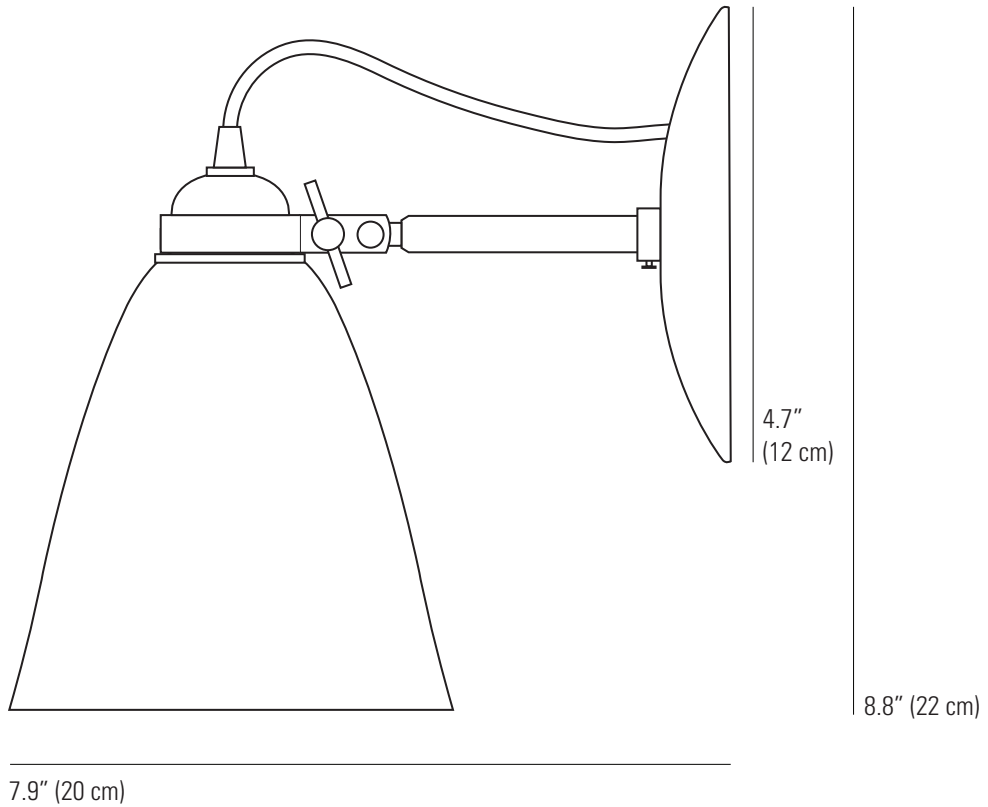

CIRCLE LINE Medium Dome Wall Light

Specifications

PRODUCT CODE:	US-FW317CL
BULB CAP:	E26
MAX WATTAGE:	40W
VOLTAGE:	120V (AC)
BULB TYPE:	A
IP RATING:	IP20

MATERIAL:	BONE CHINA
AVAILABLE FINISH:	WHITE & BLACK STRIPE ON NATURAL BONE CHINA
CABLE COLOUR:	BLACK & WHITE COTTON BRAID