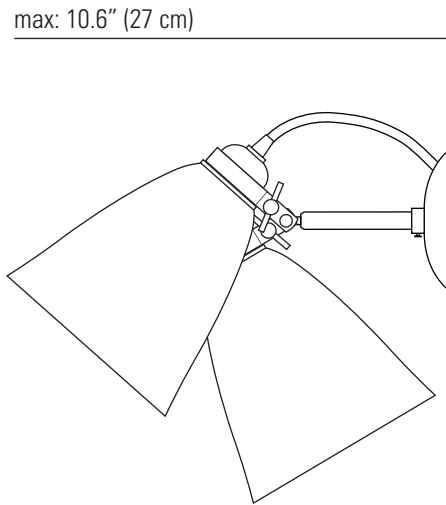

CIRCLE LINE Medium Dome Wall Light

Specifications

PRODUCT CODE:	US-FW317CL
BULB CAP:	E26
MAX WATTAGE:	40W
VOLTAGE:	120V (AC)
BULB TYPE:	A
IP RATING:	IP20

MATERIAL:	BONE CHINA
AVAILABLE FINISH:	WHITE & BLACK STRIPE ON NATURAL BONE CHINA
CABLE COLOUR:	BLACK & WHITE COTTON BRAID