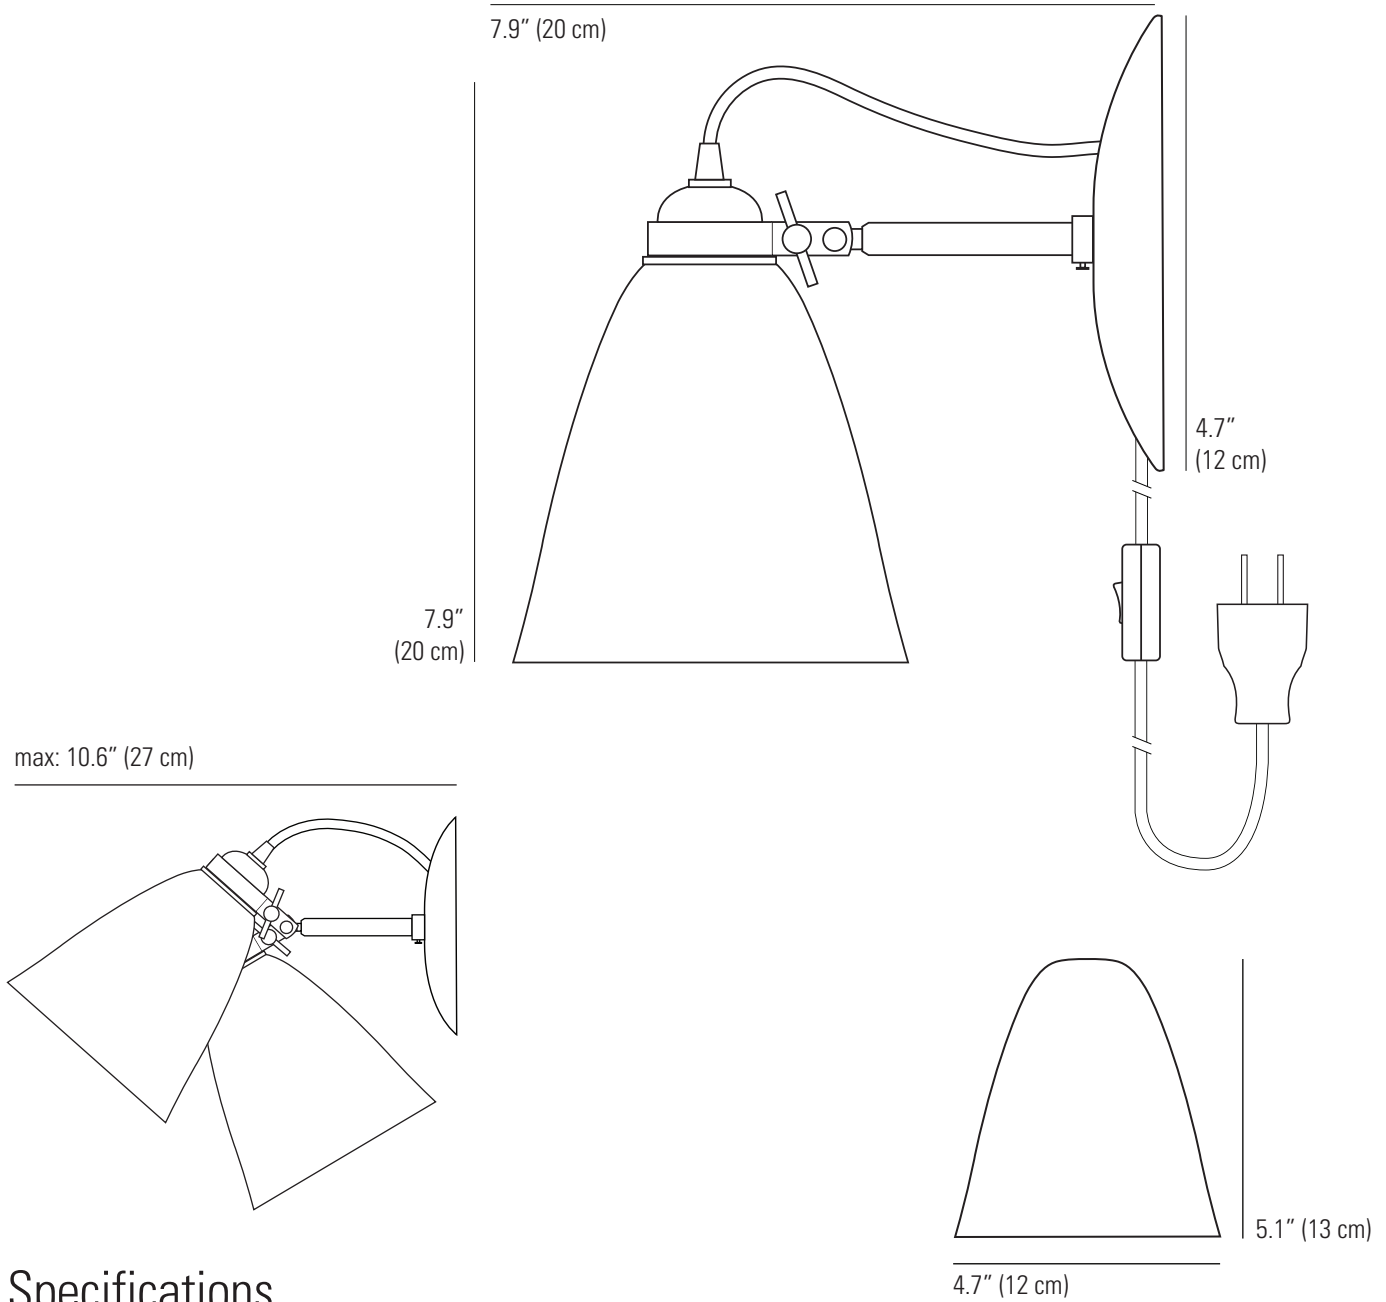

CIRCLE LINE Medium Wall PSC Light

Specifications

PRODUCT CODE: US-FW343CL

BULB CAP: E26

MAX WATTAGE: 100W

VOLTAGE: 120V (AC)

BULB TYPE: A

IP RATING: IP20

MATERIAL: BONE CHINA

AVAILABLE FINISH: WHITE & BLACK HAND-PAINTED BONE CHINA

CABLE LENGTH: TOTAL: 250 CM, 35CM BASE TO SWITCH, 190CM SWITCH-PLUG

CABLE COLOUR: BLUE & TAUPE COTTON BRAID