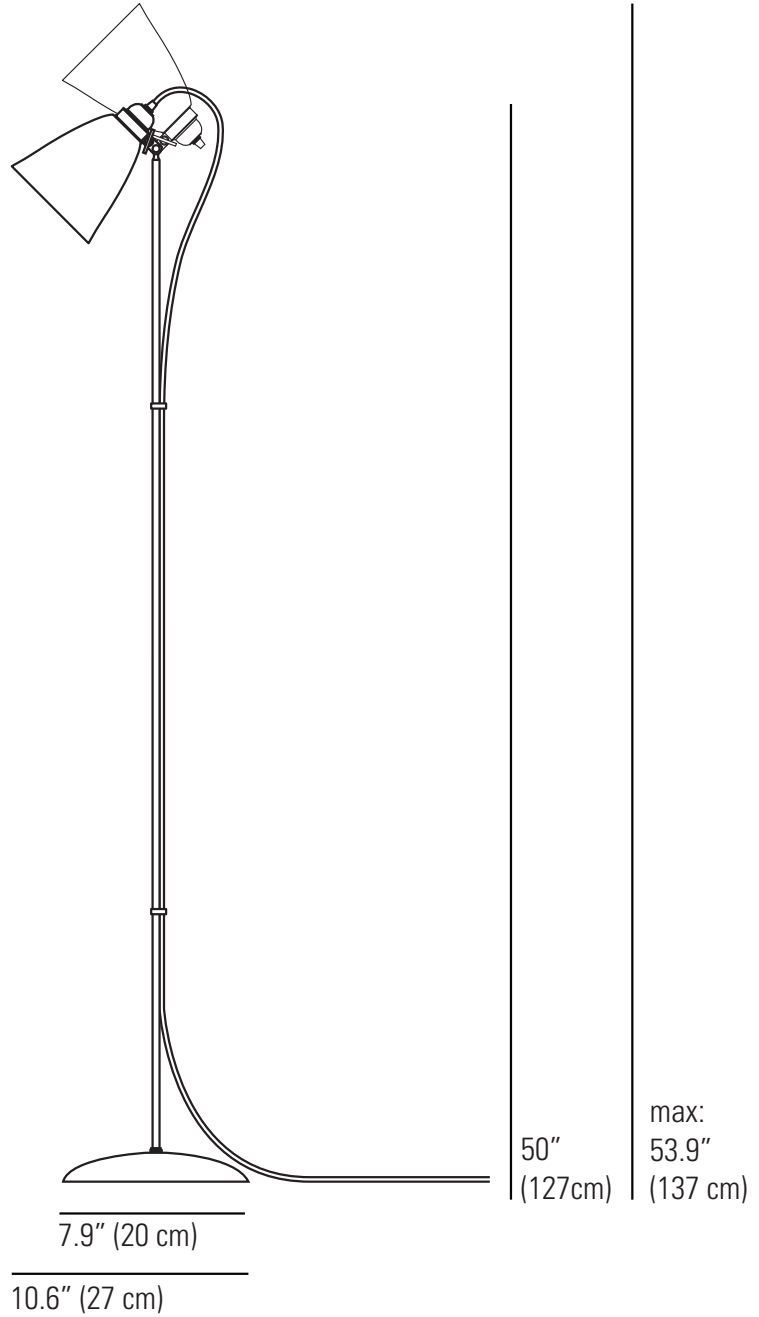

CIRCLE LINE Floor Light

Specifications

PRODUCT CODE:	US-FF086CL
BULB CAP:	E26
MAX WATTAGE:	40W
VOLTAGE:	120V (AC)
BULB TYPE:	A
IP RATING:	IP20

MATERIAL:	BONE CHINA, CHROME
AVAILABLE FINISH:	PAINTED BLACK & WHITE ON NATURAL BONE CHINA SATIN CHROME STEM
CABLE COLOUR:	BLACK & WHITE COTTON BRAID