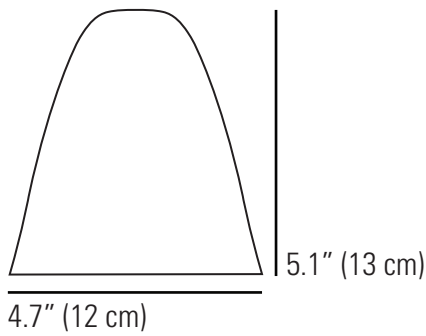

CIRCLE LINE Floor Light

Specifications

PRODUCT CODE:	US-FF086CL
BULB CAP:	E26
MAX WATTAGE:	40W
VOLTAGE:	120V (AC)
BULB TYPE:	A
IP RATING:	IP20

MATERIAL:	BONE CHINA, CHROME
AVAILABLE FINISH:	PAINTED BLACK & WHITE ON NATURAL BONE CHINA SATIN CHROME STEM
CABLE COLOUR:	BLACK & WHITE COTTON BRAID