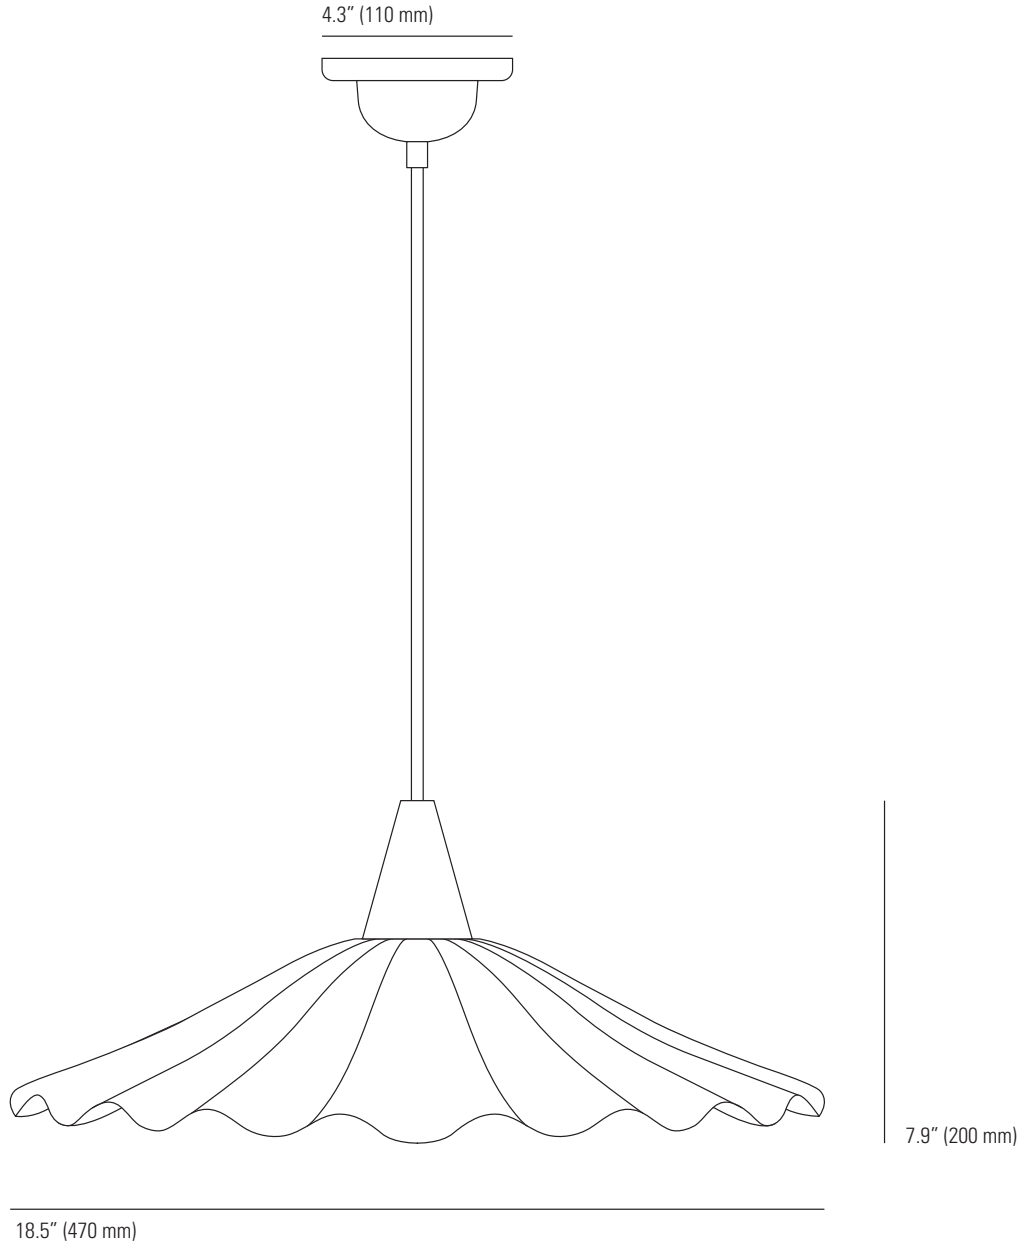

CHRISTIE Pendant Light

Specifications

PRODUCT CODE:	US-FP575
BULB CAP:	E26
MAX WATTAGE:	100W
VOLTAGE:	120V (AC)
BULB TYPE:	A
IP RATING:	IP20

MATERIAL:	BONE CHINA
AVAILABLE FINISH:	NATURAL BONE CHINA
CABLE LENGTH:	59" (150 CM)
CABLE COLOUR:	SAND & TAUPE COTTON BRAID

© ORIGINAL BTC
Made in the UK

originalbtc.com

Bulb not included. This product is available for specific markets.
Retrofit CFL and LED compatible.
Provided cable can be shortened during installation.
Longer cable lengths are available on request.