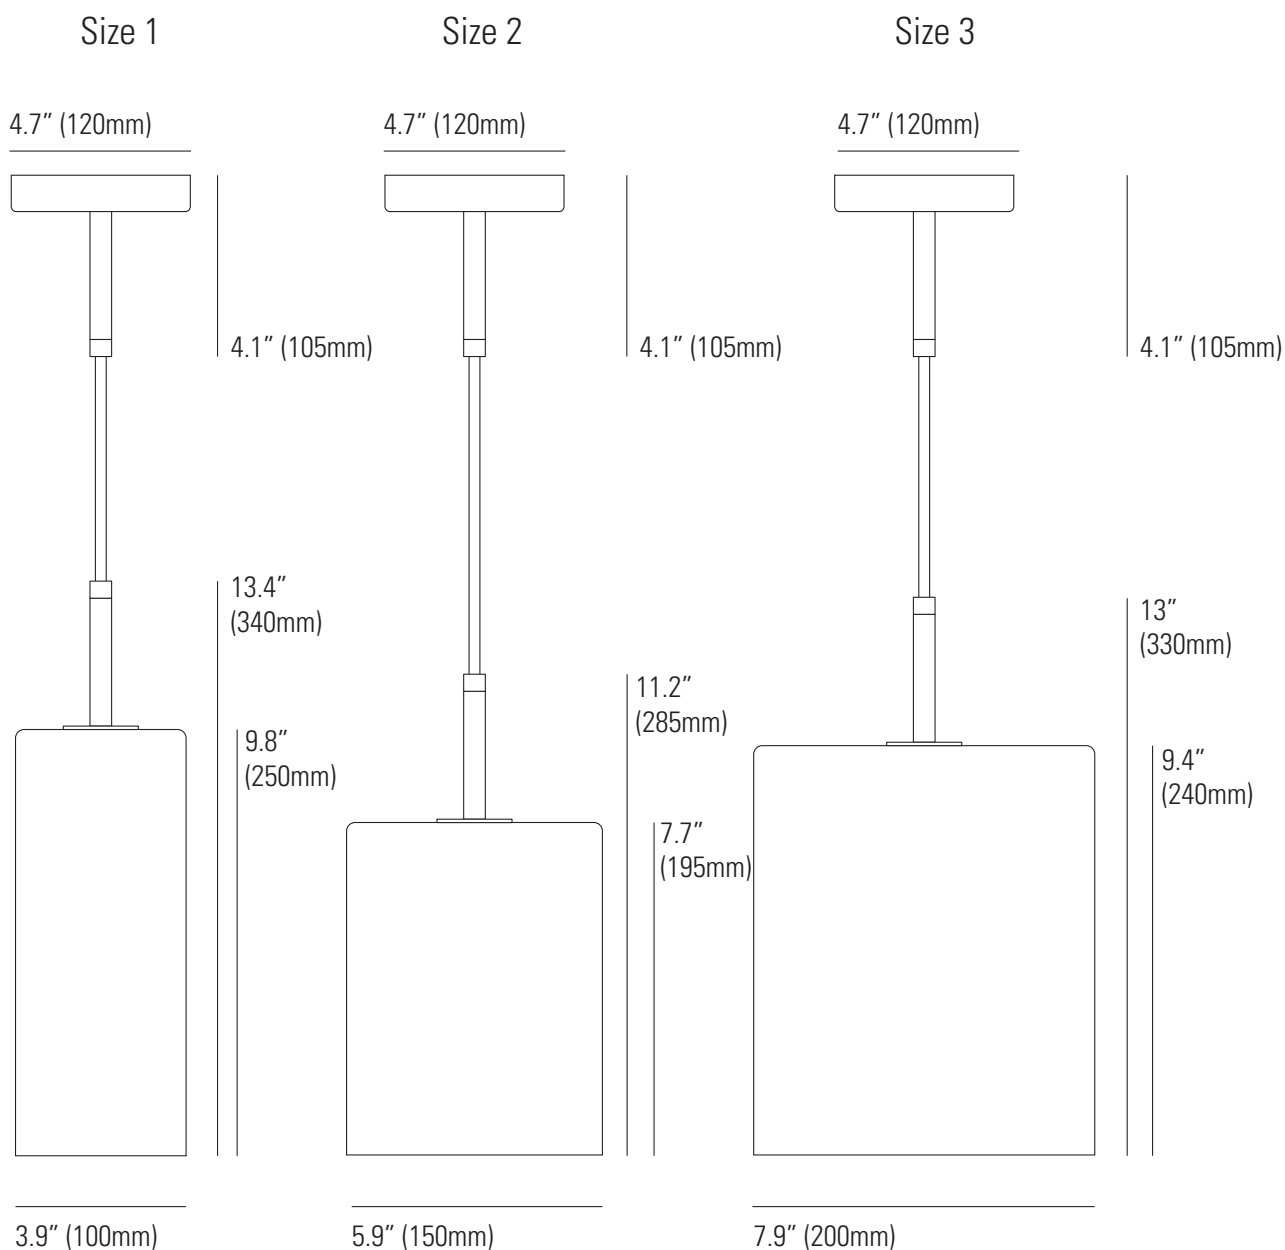

Brompton Pendant Light

Specifications

PRODUCT CODE: (1) US-FP610 (2) US-FP611 (3) US-FP612

BULB CAP: E26

MAX WATTAGE: 60W

VOLTAGE: 120V (AC)

BULB TYPE: A

IP RATING: IP20

MATERIAL: WEATHERED BRASS, GLASS

AVAILABLE FINISH: ANTHRACITE GLASS

CABLE LENGTH: 59" (150CM)

CABLE: BLACK BRAIDED CABLE