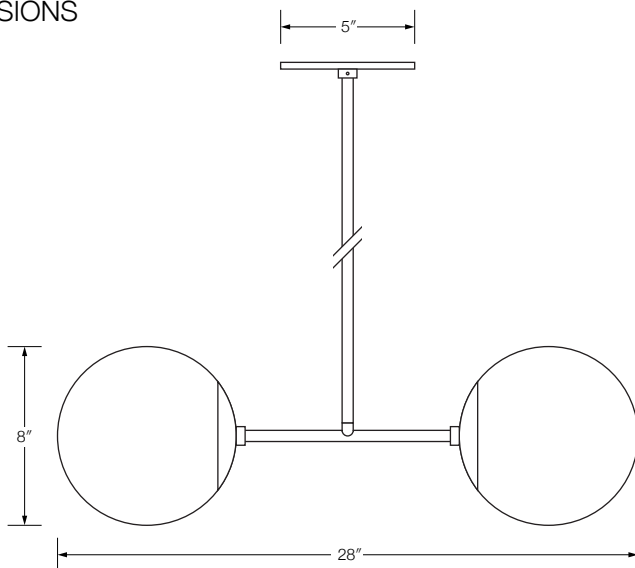

Materials
Powder coated steel and aluminum
Glass

Dimensions
26" W
8" Globes

Drop Options
6", 12", 18", 24", 30", 36"
Additional stems can be purchased and combined for longer drop options

Specifications
Hardwired fixture
Mounts to standard junction box
120V / Medium base sockets

Lighting
(2)10W LED A19 bulbs
(not included)
Recommended bulbs: LED A19

SKU	Color
ODBL-BLK	● Black
ODBL-WHT	○ White
ODBL-GRY	● Grey

Canopy Dimensions
5" Dia x 0.25" H

DIMENSIONS

Measure twice, cut sheet once!