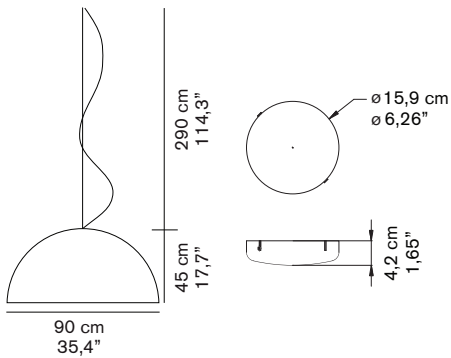

SONORA 490

Vico Magistretti
1976

Suspension lamp, giving direct and diffused light. in blown PMMA.

DIMENSIONS

MATERIALS

metal/PMMA

COLORS

opaline	
lacquered white	RAL9003
external black inner white	RAL9005 RAL9003
external white inner gold	RAL9003
external black inner gold	RAL9005

BULBS

1 x max 150W - E26

 equipped without bulb

MARKS

FURTHER INFORMATION

 white/black rose

 transparent cable

Note: lamp compatible with LED bulbs (according to the market availability and without changes to the standard product)

PACKAGING

dimensions 92x92x50 cm / 36,2"x36,2"x19,7"
volume 0,4232 m³ / 14,94 ft³
weight 10 kg / 22,04 lb

TYPE

indoor - suspension lamp

PHOTOMETRIC CURVE