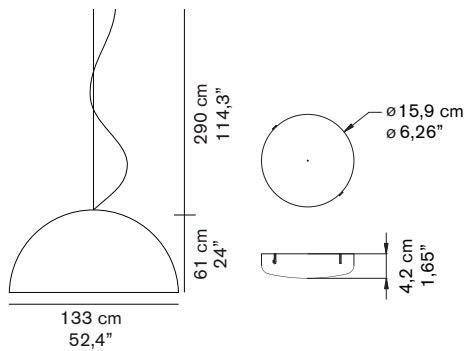

### DIMENSIONS

### PACKAGING

dimensions 138x138x68 cm / 54,3"x54,3"x26,8"  
volume 1,295 m<sup>3</sup> / 45,73 ft<sup>3</sup>  
weight 26 kg / 57,32 lb

### PHOTOMETRIC CURVE