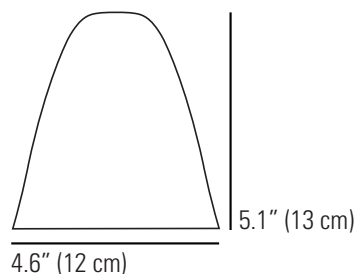

HECTOR 30 Floor Light

Specifications

PRODUCT CODE:	US-FF086
BULB CAP:	E26
MAX WATTAGE:	40W
VOLTAGE:	120V (AC)
BULB TYPE:	A

IP RATING:	IP20
MATERIAL(S):	BONE CHINA, BRASS
AVAILABLE FINISH:	NATURAL BONE CHINA SHADE SATIN BRASS STEM
CABLE COLOUR:	BLACK / GREY COTTON BRAID