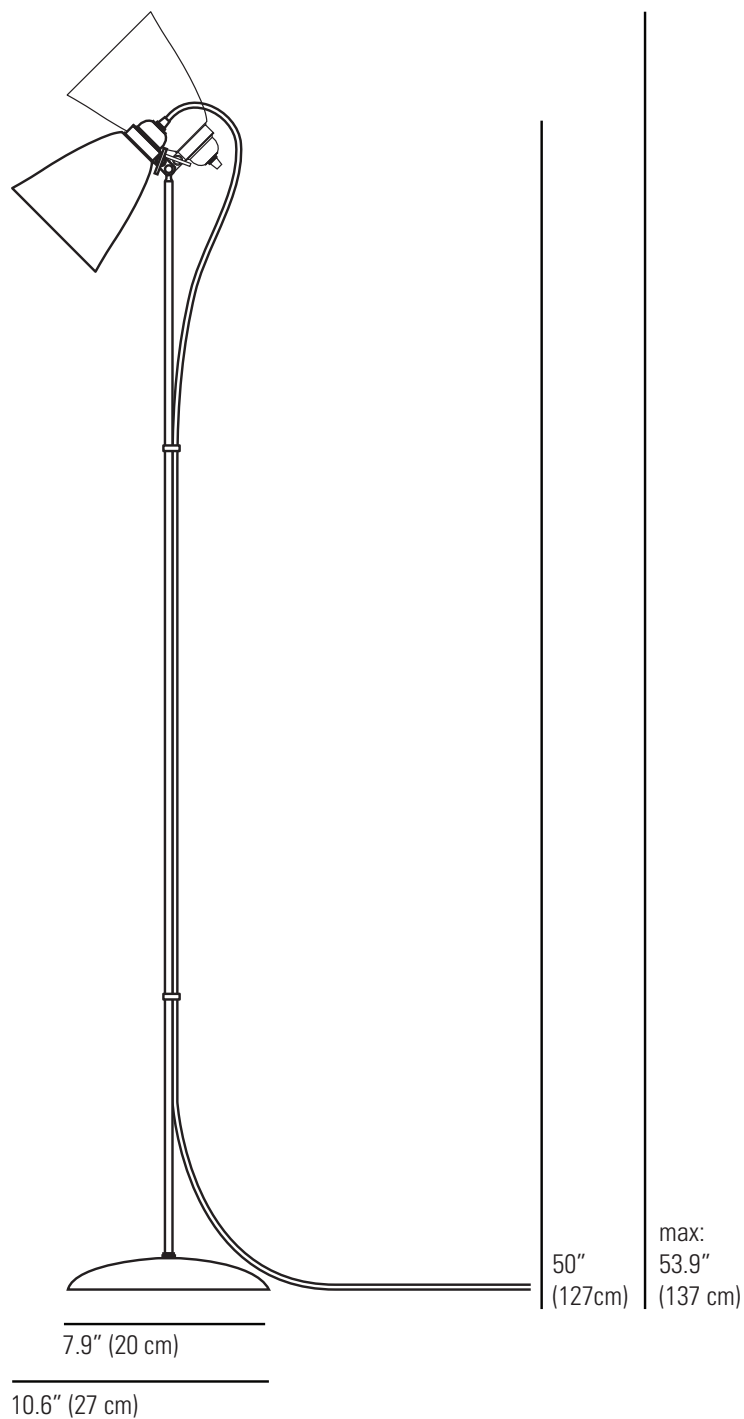

HECTOR 30 Floor Light

Specifications

PRODUCT CODE:	US-FF086
BULB CAP:	E26
MAX WATTAGE:	40W
VOLTAGE:	120V (AC)
BULB TYPE:	A

IP RATING:	IP20
MATERIAL(S):	BONE CHINA, BRASS
AVAILABLE FINISH:	NATURAL BONE CHINA SHADE SATIN BRASS STEM
CABLE COLOUR:	BLACK / GREY COTTON BRAID