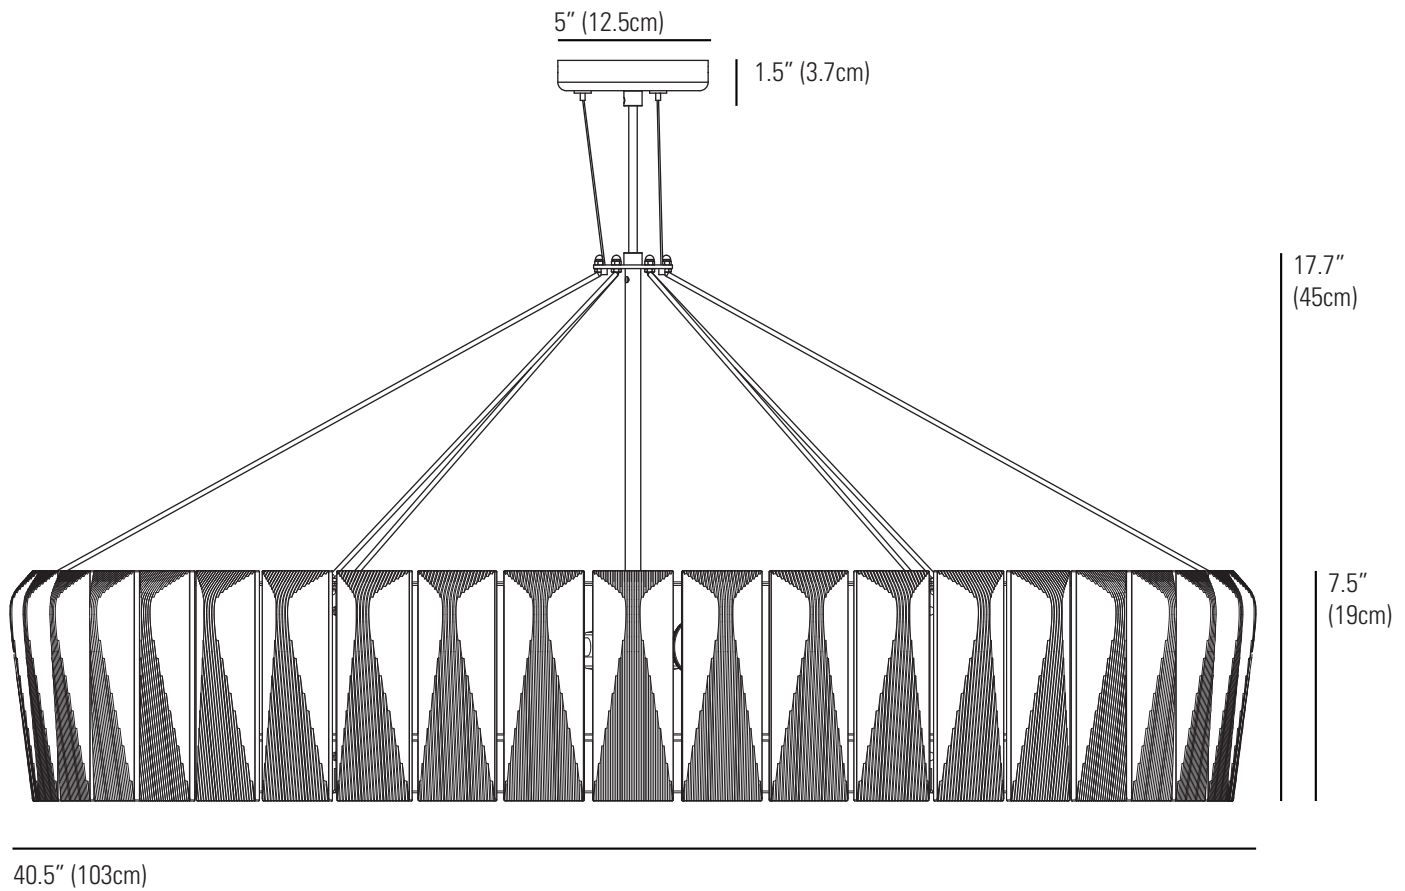

SHARD CHANDELIER 100

Specifications

PRODUCT CODE: US-FP450NM

BULB CAP: E26 X 3

MAX WATTAGE: 40W X 3

VOLTAGE: 120V (AC)

BULB TYPE: A X 3

IP RATING: IP20

MATERIALS: BONE CHINA, CHROME,
FROSTED GLASS

AVAILABLE FINISH: MATTE BONE CHINA TILES,
CHROME PLATED FRAME

CABLE LENGTH: 98"

CABLE COLOUR: GREY COTTON BRAID

© ORIGINAL BTC
Made in the UK

originalbtc.com

Bulb not supplied. This product is available for specific markets.
Retrofit CFL and LED compatible.
Provided cable can be shortened during installation.
Longer cable lengths are available on request.