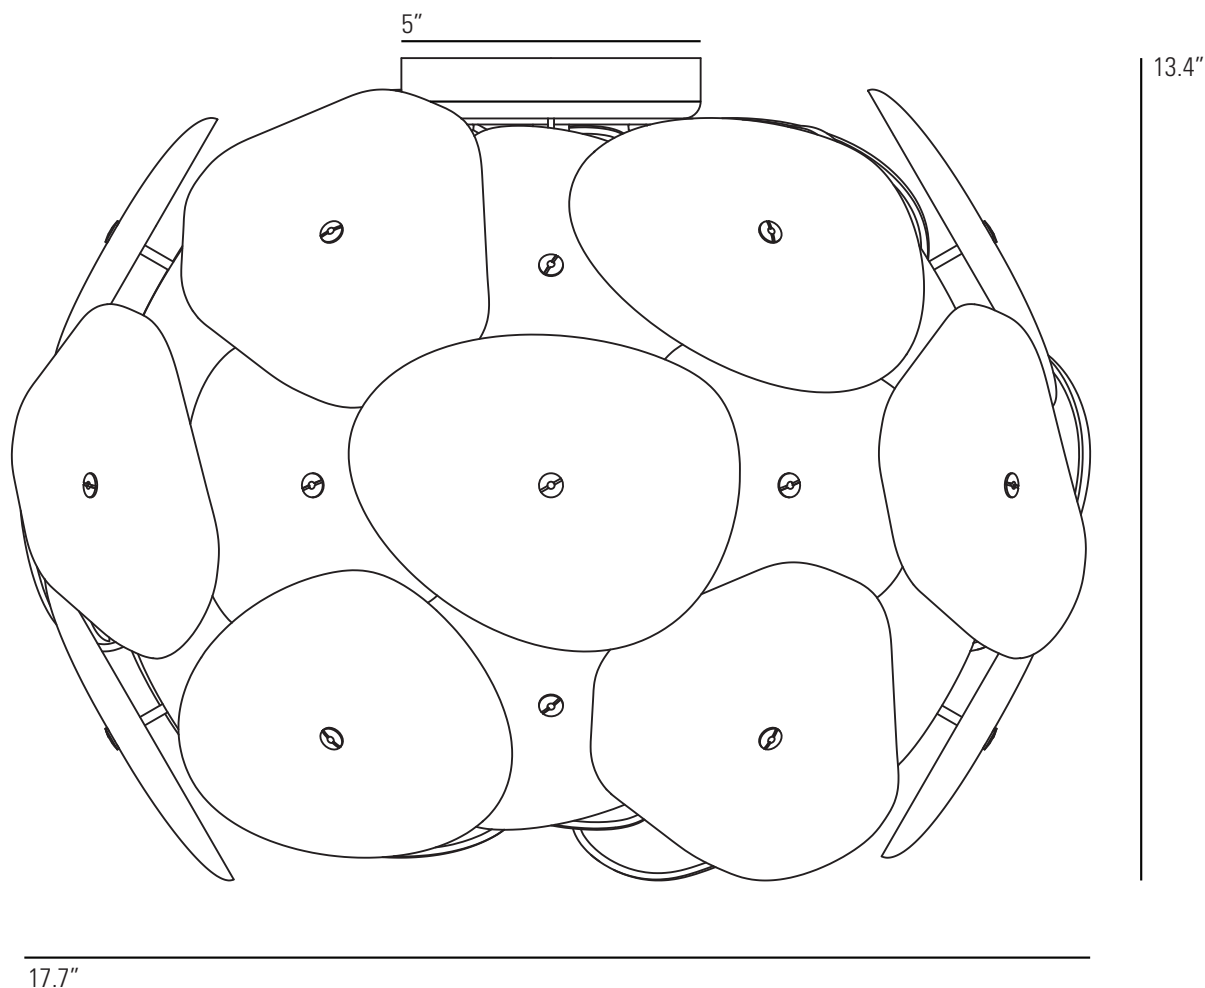

US PEBBLE Ceiling Light

Specifications

PRODUCT CODE: US-FC444NM

BULB CAP: E26

MAX WATTAGE: 40W

VOLTAGE: 120V (AC)

BULB TYPE: A

IP RATING: IP20

MATERIAL: BONE CHINA

AVAILABLE FINISH: MATT BONE CHINA,
BRUSHED BRASS

© ORIGINAL BTC
Made in the UK

originalbtc.com

Bulb not supplied. This product is available for specific markets.
Retrofit CFL and LED compatible.
Provided cable can be shortened during installation.
Longer cable lengths are available on request.