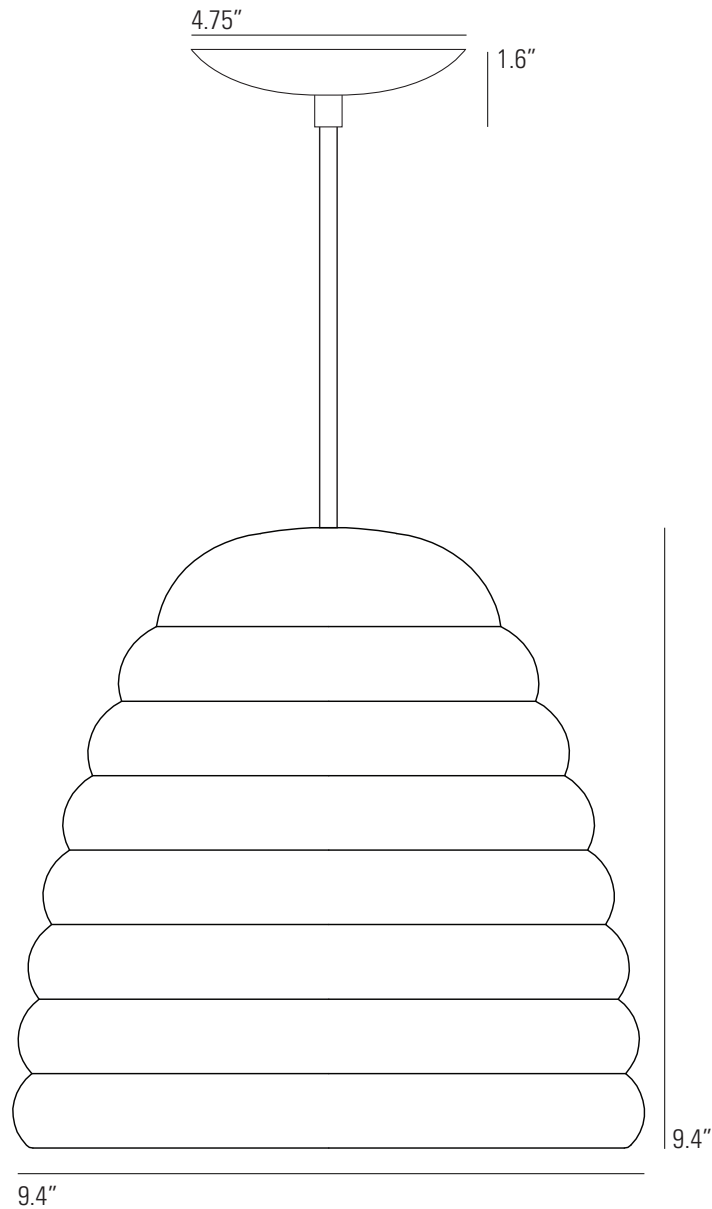

HECTOR BIBENDUM Size 3 Pendant Light

Specifications

PRODUCT CODE:	US-FP501
BULB CAP:	E26
MAX WATTAGE:	100W
VOLTAGE:	120V (AC)
BULB TYPE:	A
IP RATING:	IP20

MATERIAL(S):	BONE CHINA
AVAILABLE FINISH:	NATURAL BONE CHINA
CABLE LENGTH:	60"
CABLE COLOUR:	RED/TURQUOISE/YELLOW COTTON BRAID