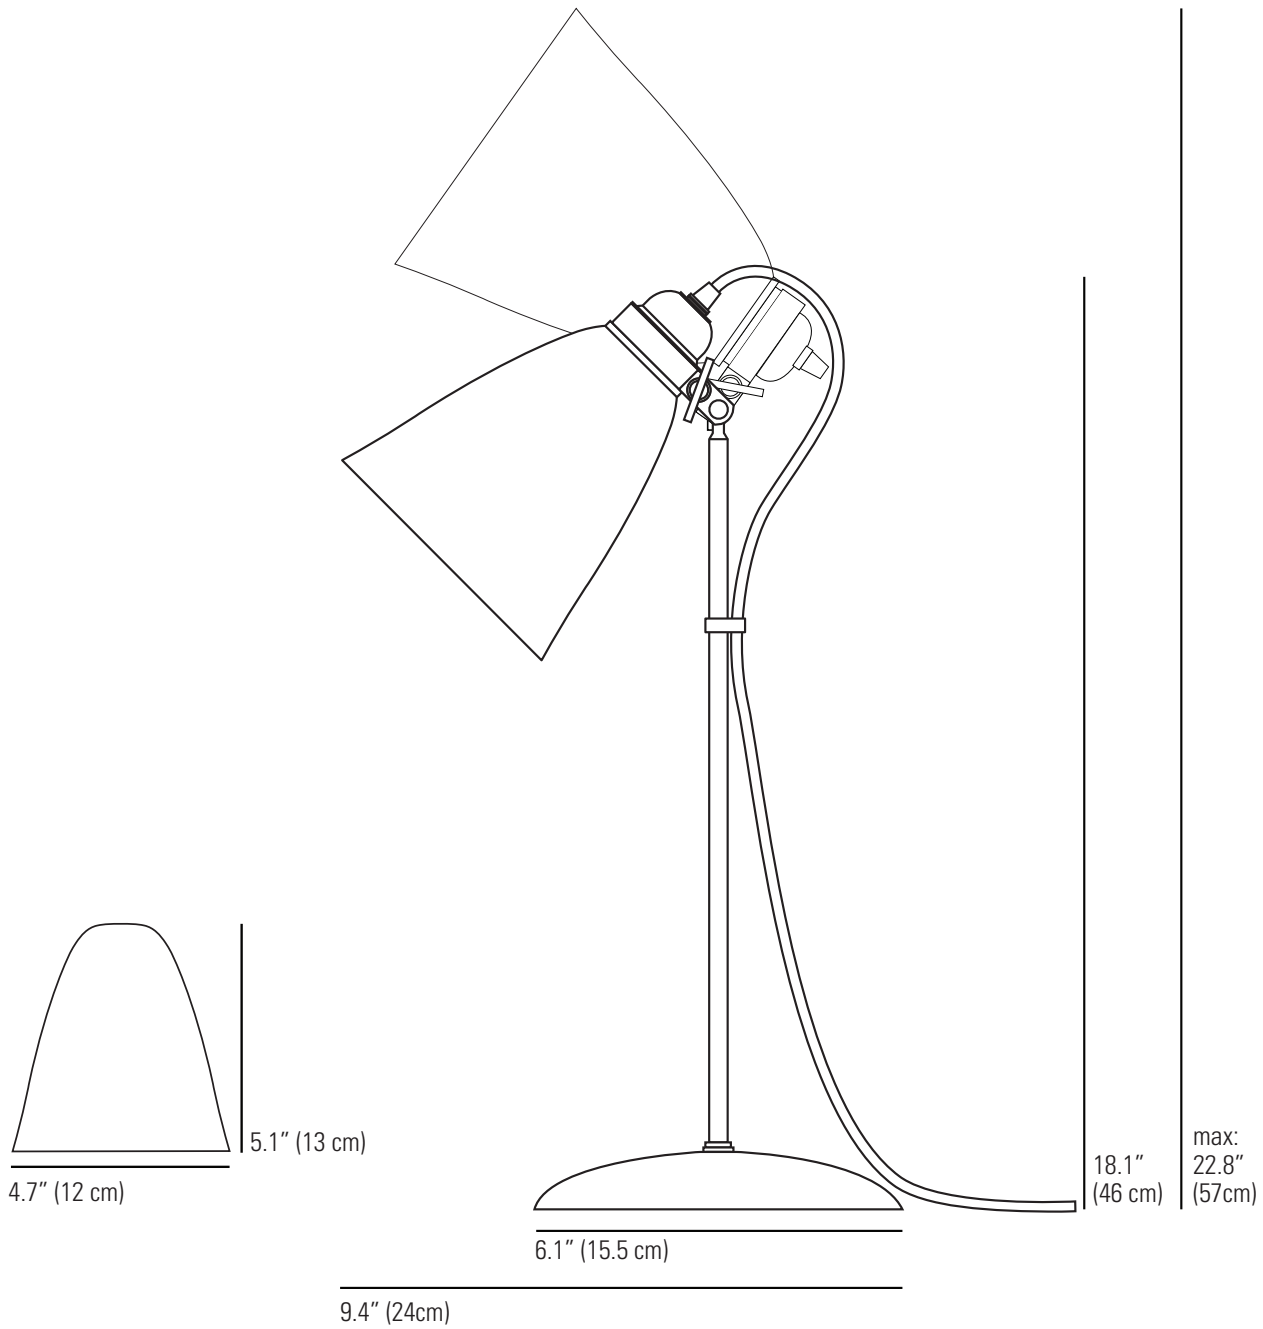

# HECTOR 30 Table Light

## Specifications

PRODUCT CODE:	US-FT198	IP RATING:	IP20
BULB CAP:	E26	MATERIAL(S):	BONE CHINA, BRASS
MAX WATTAGE:	40W	AVAILABLE FINISH:	NATURAL BONE CHINA SHADE SATIN BRASS STEM
VOLTAGE:	120V (AC)	CABLE COLOUR:	BLACK / GREY COTTON BRAID
BULB TYPE:	A		