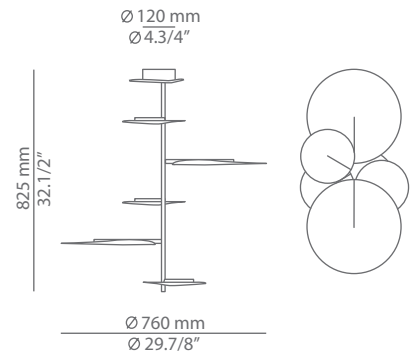

OBS

T-3225 / T-3226

suspension

Date	Type
Project	
Location	
Model #	Quantity
Specifier	

Description

Metallic pendant providing indirect light.
Adjustable heads with a lateral swing up to 160°.

Pictures above might not show the specified dimensions or material. They are for illustration purposes only.

Ordering information

Product Code	Lamp
■ T-3225	■ LED 5x10W (2700K / Ang 120° / >80 CRI) 120V (included) / Typ* 5x820 lumens Dimmable Triac

Finish
■ 76 WH White
■ CUSTOM

Product Code	Lamp
■ T-3226	■ LED 3x10W (2700K / Ang 120° / >80 CRI) 120V (included) / Typ* 3x820 lumens Dimmable Triac