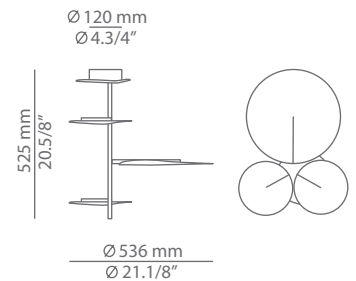

Product Code	Lamp
■ T-3226	■ LED 3x10W (2700K / Ang 120° / >80 CRI) 120V (included) / Typ* 3x820 lumens Dimmable Triac

Finish
■ 76 WH White
■ CUSTOM