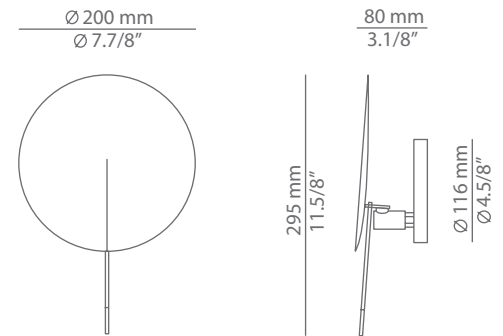

OBS

A-3220L
wall lamp

| | |
|-----------|----------|
| Date | Type |
| Project | |
| Location | |
| Model # | Quantity |
| Specifier | |

Description

Metallic wall lamp providing indirect light.
Decorative stick.

Pictures above might not show the specified dimensions or material. They are for illustration purposes only.

Ordering information

| Product Code | Lamp | Finish |
|--------------|---|---------------------------|
| ■ A-3220L | ■ LED 15W (2700K / Ang 120° / >80 CRI) / 120V (included) Typ* 1560 lumens / Dimmable Triac | ■ 76 WH White ■ CUSTOM |