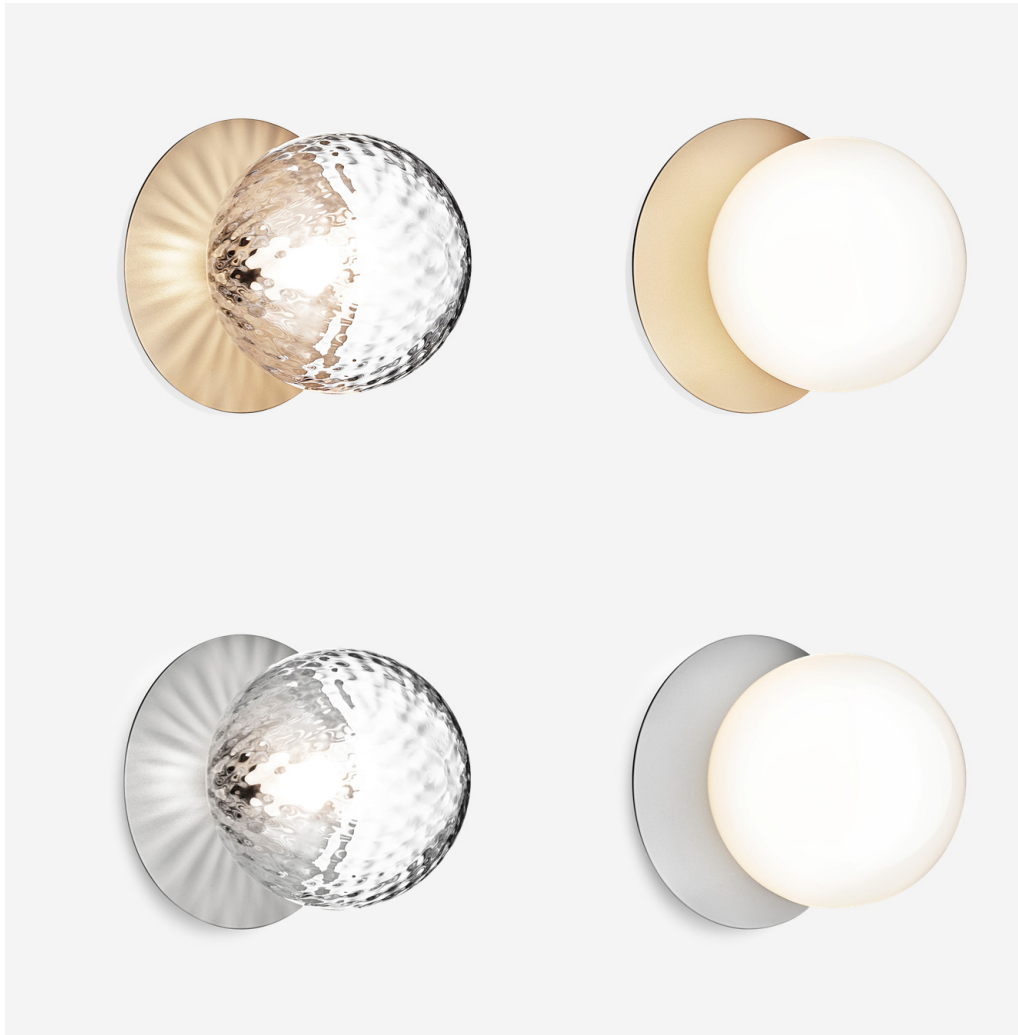

LILA

COLLECTION

THE STORY OF
LIILA

The Liila collection has a playful approach to light and how wall lighting is typically conceived. Liila is a sculpture for the wall from where it spreads an extravagant atmosphere through its mouth-blown glass. The clear optic glass gives a defined light, creating radiant reflections like the rays of the sun, while the opal white glass provides a soft, diffused light like a Nordic midnight sun. The collection consists of single wall and ceiling lamps and a chandelier for the wall which can be customised.

—

'It is my responsibility as a designer to create aesthetic and high-quality lighting.'

Sofie Refer

LIILA 1 MEDIUM WALL/CEILING

Type Wall/Ceiling Light
Design Sofie Refer
Material Metal & Glass
Socket G9, Dimmable
Option Nordic Gold - Optic Clear/Opal White
Light Silver - Optic Clear/Opal White

LIILA 1 LARGE WALL/CEILING

Type Wall/Ceiling Light
Design Sofie Refer
Material Metal & Glass
Socket G9, Dimmable
Option Nordic Gold - Optic Clear/Opal White
Light Silver - Optic Clear/Opal White

LIILA 12

Type Wall/Ceiling Light
Design Sofie Refer
Material Metal & Glass
Socket G9, Dimmable
Option Nordic Gold - Opal Clear

LIILA 12

Type Wall/Ceiling Light
Design Sofie Refer
Material Metal & Glass
Socket G9, Dimmable
Option Nordic Gold - Opal White