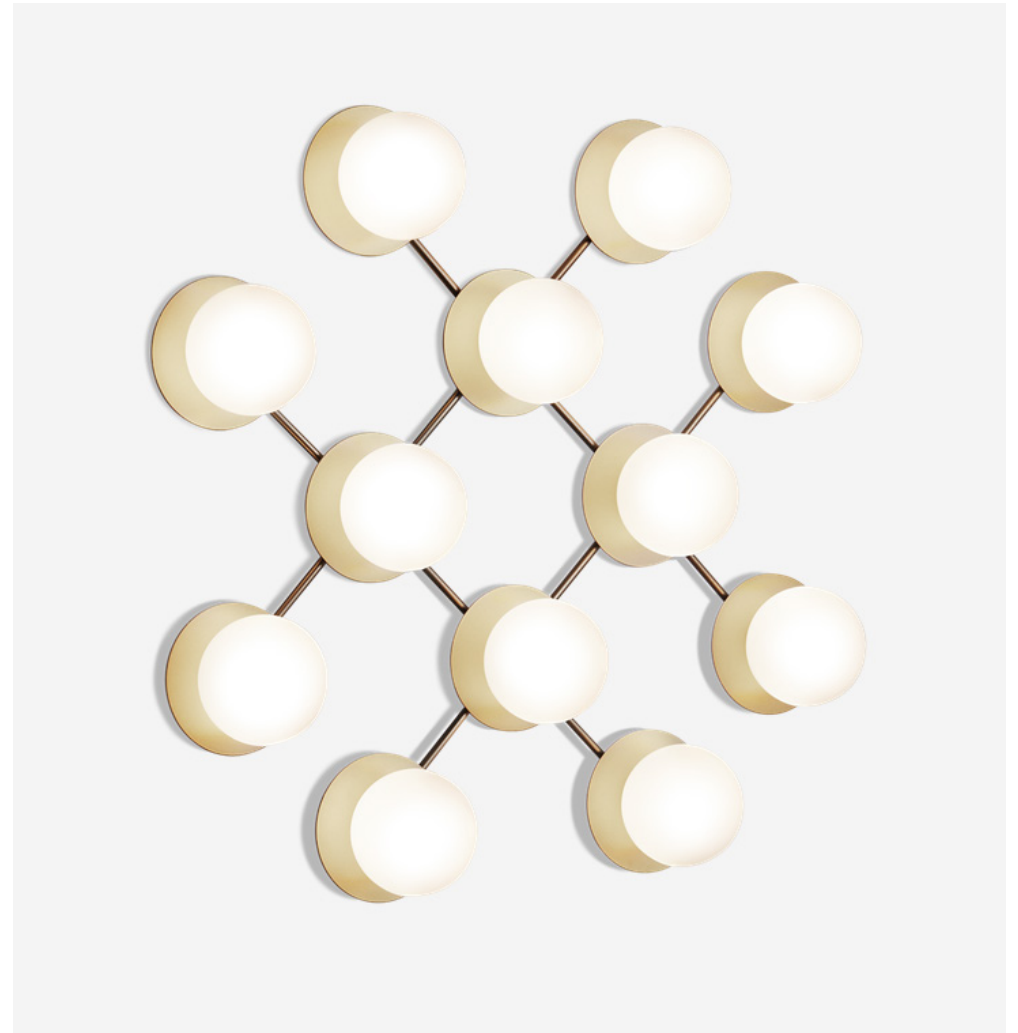

LILA

COLLECTION

THE STORY OF
LIILA

The Liila collection has a playful approach to light and how wall lighting is typically conceived. Liila is a sculpture for the wall from where it spreads an extravagant atmosphere through its mouth-blown glass. The clear optic glass gives a defined light, creating radiant reflections like the rays of the sun, while the opal white glass provides a soft, diffused light like a Nordic midnight sun. The collection consists of single wall and ceiling lamps and a chandelier for the wall which can be customised.

—

'It is my responsibility as a designer to create aesthetic and high-quality lighting.'

Sofie Refer

LIILA 1 MEDIUM WALL/CEILING

Type Wall/Ceiling Light
Design Sofie Refer
Material Metal & Glass
Socket G9, Dimmable
Option Nordic Gold - Optic Clear/Opal White
Light Silver - Optic Clear/Opal White

LIILA 1 LARGE WALL/CEILING

Type Wall/Ceiling Light
Design Sofie Refer
Material Metal & Glass
Socket G9, Dimmable
Option Nordic Gold - Optic Clear/Opal White
Light Silver - Optic Clear/Opal White

LIILA 12

Type Wall/Ceiling Light
Design Sofie Refer
Material Metal & Glass
Socket G9, Dimmable
Option Nordic Gold - Opal Clear

LIILA 12

Type Wall/Ceiling Light
Design Sofie Refer
Material Metal & Glass
Socket G9, Dimmable
Option Nordic Gold - Opal White