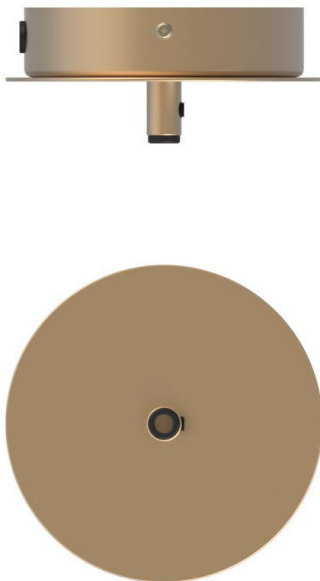

NUURA

TECHNICAL INFO

Product no.: 96310121

Type: Suspension - Indoor

Colour:

Glass: Clear
Metal: Nordic Gold
Cable: Black

Materials:

Powder coated metal
Mouth-blown glass
Fabric covered cable

Dimensions:

ø9,06in x 5,91in
Ceiling plate: ø4,72in x 1,97in
Fabric cable - Length: 98,43in

Product weight:

Product incl. ceiling plate: 1195 g
Ceiling plate: 265 g

Packaging:

Dimensions: L: 11,18in x W: 11,18in x H: 10,35in
Weight: 504 g
Total weight incl. product: 1699 g
Number of parcels: 1
Material: Brown cardboard.

Included ceiling plate:

Packaging - weight - material:

Cardboard outside: 245 g
Cardboard inside: 230 g
Bubble wrap: 25 g
Plastic bag: 4 g

Cleaning:

Use a soft dry cloth to clean the product.
Do not use household cleaners.

Certifications and labels:

CE - CE-certified
IP20 - IP20
□ - Class II

This fixture is fabricated with UL rated components, but the fixture itself is not UL listed. This option may be available for an additional fee.

Light source/Light Output:

6W Integrated LED / A+
Lumen: 162 lm
Colour Temp.: 2418 Kelvin
CRI: Ra81,7
Voltage (V): 120V

Dimmability:

Can be fitted with a standard trailing edge dimmer.

DALI compatible