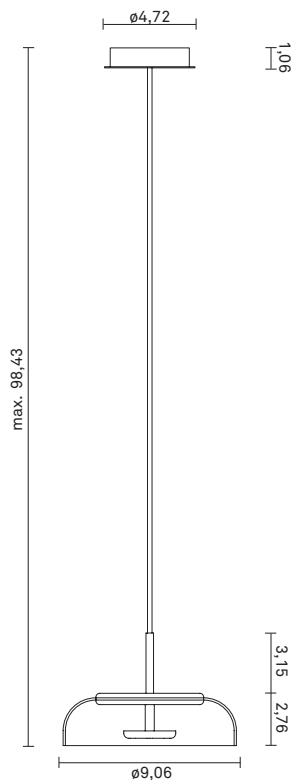

NUURA

BLOSSI 1

Design: Sofie Refer, 2018. US-model.

Blossi 1 in mouth blown Clear glass and Nordic Gold finish. Incl. Ceiling plate.

Inspired by the golden light during the Nordic fall, Blossi Collection is designed to give an indirect and soft light.

NUURA

TECHNICAL INFO

Product no.: 96310121

Type: Suspension - Indoor

Colour:

Glass: Clear
Metal: Nordic Gold
Cable: Black

Materials:

Powder coated metal
Mouth-blown glass
Fabric covered cable

Dimensions:

ø9,06in x 5,91in
Ceiling plate: ø4,72in x 1,97in
Fabric cable - Length: 98,43in

Product weight:

Product incl. ceiling plate: 1195 g
Ceiling plate: 265 g

Packaging:

Dimensions: L: 11,18in x W: 11,18in x H: 10,35in
Weight: 504 g
Total weight incl. product: 1699 g
Number of parcels: 1
Material: Brown cardboard.