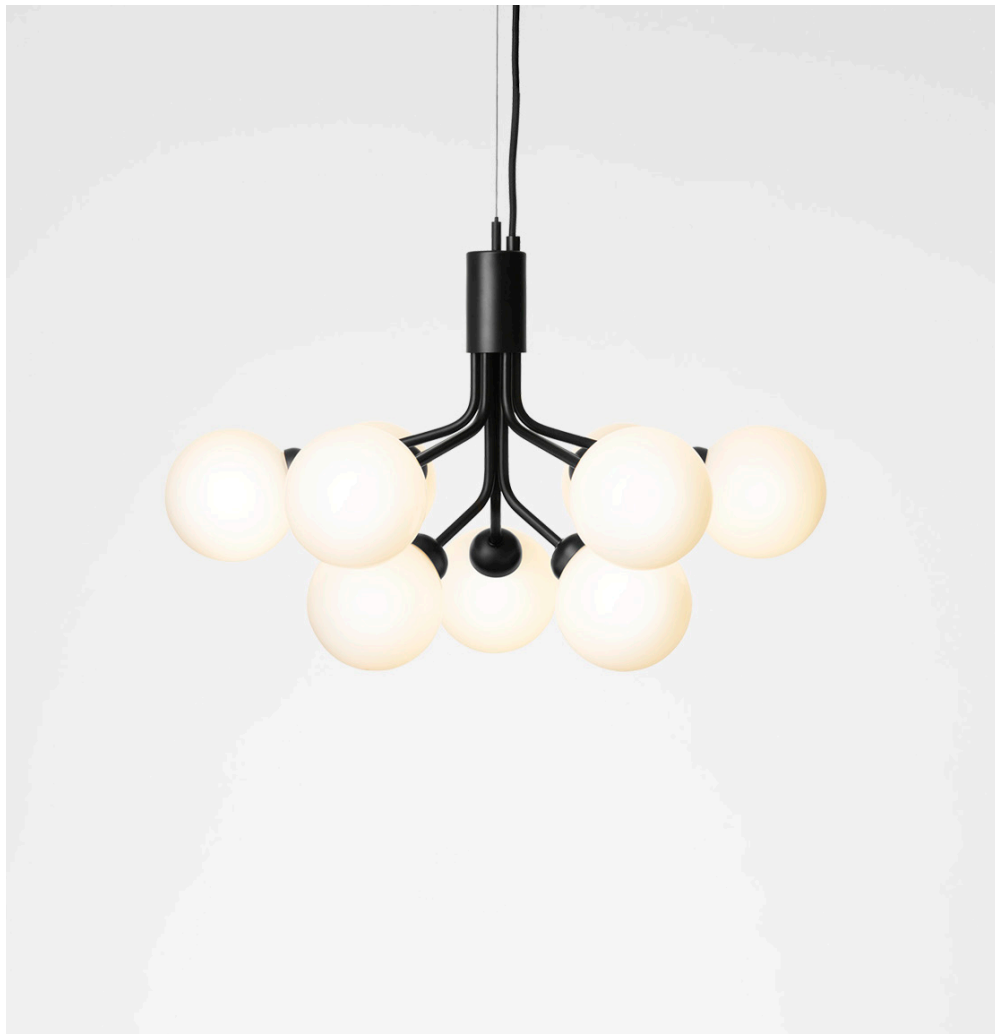

A P I A L E S 9

Type Chandelier
Design Sofie Refer
Material Metal & Glass
Socket G9, Dimmable
Option Satin Black/Opal White