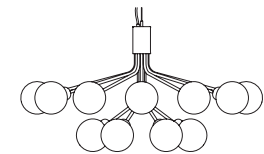

# PRODUCT OVERVIEW

Apiales 9  
Design Sofie Refer  
Material Metal & Glass  
Dimensions ø595mm x 390mm  
Options Brushed Brass/Opal White/  
Gold or Satin Black/Opal White/  
Smoked Black  
Technical Specs G9, Dimmable