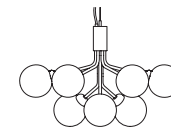

# PRODUCT OVERVIEW

Apiales 9  
Design Sofie Refer  
Material Metal & Glass  
Dimensions ø595mm x 390mm  
Options Brushed Brass/Opal White/  
Gold or Satin Black/Opal White/  
Smoked Black  
Technical Specs G9, Dimmable