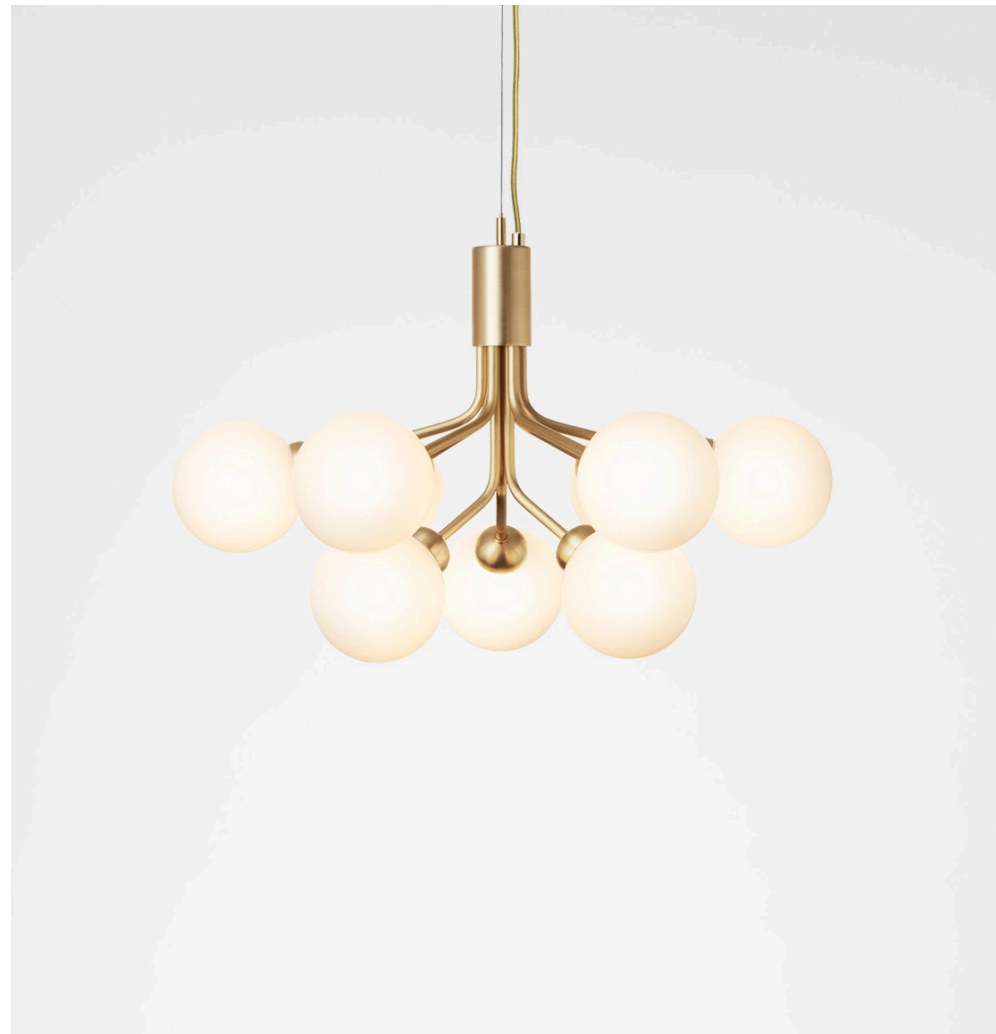

# APIALES

With inspiration from flowers, Sofie Refer has designed the new chandelier collection, Apiales. The collection consists of two chandeliers with 9 or 18 mouth-blown glass globes and are available in golden Brushed Brass finish or the smooth Satin Black. From a specially-produced canopy, the arms unfold like flower stalks from which light is spread with grace. Suitable for residential homes, restaurants and hotels.

## A P I A L E S 9

Type Chandelier  
Design Sofie Refer  
Material Metal & Glass  
Socket G9, Dimmable  
Option Satin Black/Opal White