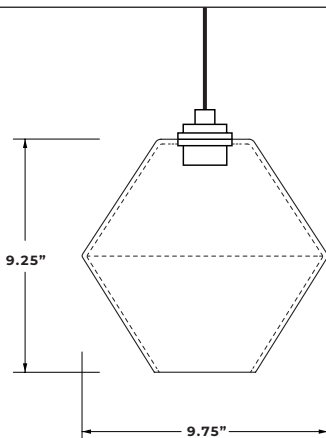

TROVE PENDANT

ITEM NO. PEN-TRV	DESIGNER JEREMY PYLES	DATE 2014	SERIES CRYSTALLINE

The Niche Trove pendant takes its inspiration from the idea of a treasure chest and all the magical gems which might be found inside. The Trove is part of the Crystalline Collection which embraces playful, fresh colors and bold defined angles but never strays far from Niche's core, signature design principles of simplicity and elegance in modern lighting. Try a grouping of 3 or more for maximum impact. Each Trove pendant is blown by hand with love in New York.

MATERIAL

Hand-blown glass

ELECTRICAL & HARDWARE

120V - 4' Black Cord Set supplied (can be cut on site)

Available as custom order

120V - Black Cord Set - 12' and 24' lengths

240V - Black Cord Set - 4' and 24' lengths

120V and 240V - Silver Cord Set - 12' and 24' lengths

Canopy

5" Black Ceiling Canopy supplied

5" White, Brushed Nickel, Polished Nickel available as custom order

LAMPING OPTIONS

Available in multiple LED and incandescent bulbs.

See product page for all lamping options, including 240v, wattage, and lumens.

LEAD TIME

Varies by quantity and color

Some colors stocked, contact Niche for details

DIMENSIONS

9.25"H x 9.75"W

PRODUCT PAGE

store.nichemodern.com/products/trove-modern-pendant-light

UL AVAILABLE UPON REQUEST

FEATURED IN PHOTO

INCANDESCENT BEACON BULB

120V - Dimmable - See website for lamping wattage and lumens.

GLASS COLOR OPTIONS