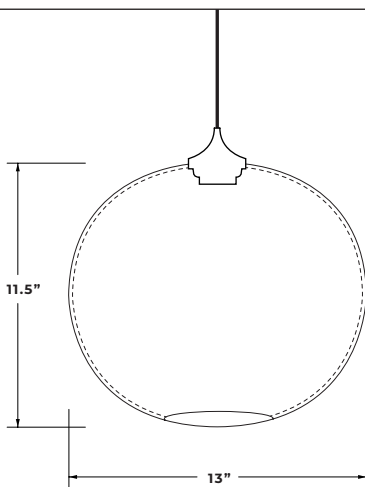

TERRA PENDANT

ITEM NO. PEN-TER	DESIGNER JEREMY PYLES	DATE 2003	SERIES SILICA

The Terra pendant is ripe and round with a contemporary configuration of four Edison style bulbs at its center; symbolic of the elements: earth, wind, fire, and water. The generous proportions of hand-blown glass give this light tremendous presence. The Terra pendant is stunning on its own in a bedroom or above a dining room table.

MATERIAL

Hand-blown glass

ELECTRICAL & HARDWARE

120V – 4' Black Cord Set supplied (can be cut on site)

Available as custom order

120V – Black Cord Set - 12' and 24' lengths

240V – Black Cord Set - 4' and 24' lengths

120V and 240V – Silver Cord Set - 12' and 24' lengths

Canopy

5" Black Ceiling Canopy supplied

5" White, Brushed Nickel, Polished Nickel available as custom order

LAMPING OPTIONS

Available in multiple LED and incandescent bulbs.

See product page for all lamping options, including 240v, wattage, and lumens.

LEAD TIME

Varies by quantity and color

Some colors stocked, contact Niche for details

DIMENSIONS

11.5"H x 13"W

PRODUCT PAGE

store.nichemodern.com/products/terra-modern-pendant-light

UL AVAILABLE UPON REQUEST

FEATURED IN PHOTO

4 X A15 FILAMENT BULBS

120V - Dimmable - See website for lamping wattage and lumens.

GLASS COLOR OPTIONS