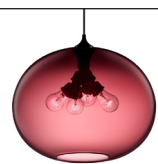

TERRA PENDANT

ITEM NO. PEN-TER	DESIGNER JEREMY PYLES	DATE 2003	SERIES SILICA
------------------	-----------------------	-----------	---------------

The Terra pendant is ripe and round with a contemporary configuration of four Edison style bulbs at its center; symbolic of the elements: earth, wind, fire, and water. The generous proportions of hand-blown glass give this light tremendous presence. The Terra pendant is stunning on its own in a bedroom or above a dining room table.

 UL AVAILABLE UPON REQUEST

FEATURED IN PHOTO

4 X A15 FILAMENT BULBS

120V - Dimmable - See website for lamping wattage and lumens.

GLASS COLOR OPTIONS

CRYSTAL
PEN-BIN-CL

AMBER
PEN-BIN-AMB

SAPPHIRE
PEN-BIN-SAP

GRAY
PEN-BIN-GR

SMOKE
PEN-BIN-SM

PLUM
PEN-BIN-PLU

120V - CORD LENGTH & FINISH OPTIONS

Standard for use in North America. See [Voltage Map](#) for additional countries.

4-BL-120V
4' BLACK - 120V

12-BL-120V
12' BLACK - 120V