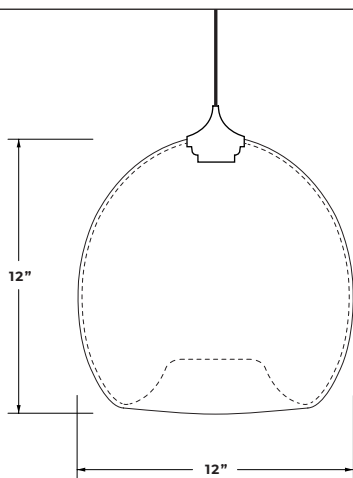

STAMEN PENDANT

ITEM NO. PEN-STA	DESIGNER JEREMY PYLES	DATE 2003	SERIES SILICA

The Stamen pendant is truly the signature pendant of the Niche line and became the impetus for all of the other pendant designs which followed. The Stamen redefines the parameters for hand-blown glass by curving around voluptuously and tucking into itself unexpectedly. Inspired by the natural forms of flowers and hand-blown with great care in New York, the Stamen is ideal for both hospitality lighting and residential lighting.

MATERIAL

Hand-blown glass

ELECTRICAL & HARDWARE

120V – 4' Black Cord Set supplied (can be cut on site)

Available as custom order

120V – Black Cord Set - 12' and 24' lengths

240V – Black Cord Set - 4' and 24' lengths

120V and 240V – Silver Cord Set - 12' and 24' lengths

Canopy

5" Black Ceiling Canopy supplied

5" White, Brushed Nickel, Polished Nickel available as custom order

LAMPING OPTIONS

Available in multiple LED and incandescent bulbs.

See product page for all lamping options, including 240v, wattage, and lumens.

LEAD TIME

Varies by quantity and color

Some colors stocked, contact Niche for details

DIMENSIONS

12"H x 12"W

PRODUCT PAGE

store.nichemodern.com/products/stamen-modern-pendant-light

UL AVAILABLE UPON REQUEST

FEATURED IN PHOTO

INCANDESCENT LONG FILAMENT BULB

120V - Dimmable - See website for lamping wattage and lumens.

GLASS COLOR OPTIONS