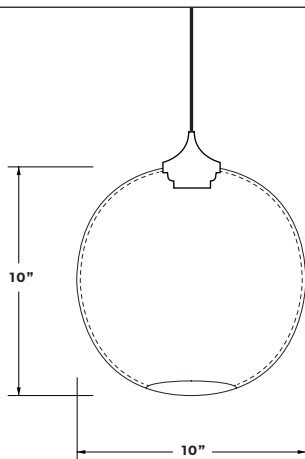

SOLITAIRE PENDANT

ITEM NO. PEN-SOL	DESIGNER JEREMY PYLES	DATE 2003	SERIES SILICA

Stunningly minimalist and straightforward in its presentation, the celebration of one single Edison style bulb at the center of the Solitaire pendant is beautiful to behold. With so many colors to choose from and so many potential uses, the Solitaire is lovely on its own or in a cluster.

MATERIAL

Hand-blown glass

ELECTRICAL & HARDWARE

120V – 4' Black Cord Set supplied (can be cut on site)

Available as custom order

120V – Black Cord Set - 12' and 24' lengths

240V – Black Cord Set - 4' and 24' lengths

120V and 240V – Silver Cord Set - 12' and 24' lengths

Canopy

5" Black Ceiling Canopy supplied

5" White, Brushed Nickel, Polished Nickel available as custom order

LAMPING OPTIONS

Available in multiple LED and incandescent bulbs.

See product page for all lamping options, including 240v, wattage, and lumens.

LEAD TIME

Varies by quantity and color

Some colors stocked, contact Niche for details

DIMENSIONS

10" Diameter

PRODUCT PAGE

store.nichemodern.com/products/solitaire-modern-pendant-light

UL AVAILABLE UPON REQUEST

FEATURED IN PHOTO

INCANDESCENT EDISON BULB

120V - Dimmable - See website for lamping wattage and lumens.

GLASS COLOR OPTIONS