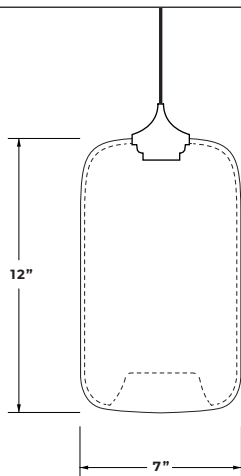

POD PENDANT

ITEM NO. PEN-POD	DESIGNER JEREMY PYLES	DATE 2004	SERIES SILICA

The Pod pendant funnels light delicately through its long, cylindrical shape and is finished with our dramatic, signature inward curve of the Stamen and Aurora. The tubular Edison style bulb at the heart of this piece ties the different elements of the pendant's design together seamlessly. Luxurious and timeless, the Pod pendant is handmade with great care in New York.

MATERIAL

Hand-blown glass

ELECTRICAL & HARDWARE

120V - 4' Black Cord Set supplied (can be cut on site)

Available as custom order

120V - Black Cord Set - 12' and 24' lengths

240V - Black Cord Set - 4' and 24' lengths

120V and 240V - Silver Cord Set - 12' and 24' lengths

Canopy

5" Black Ceiling Canopy supplied

5" White, Brushed Nickel, Polished Nickel available as custom order

LAMPING OPTIONS

Available in multiple LED and incandescent bulbs.

See product page for all lamping options, including 240v, wattage, and lumens.

LEAD TIME

Varies by quantity and color

Some colors stocked, contact Niche for details

DIMENSIONS

12"H x 7"W

PRODUCT PAGE

store.nichemodern.com/products/pod-modern-pendant-light

UL AVAILABLE UPON REQUEST

FEATURED IN PHOTO

INCANDESCENT LONG FILAMENT BULB

120V - Dimmable - See website for lamping wattage and lumens.

GLASS COLOR OPTIONS