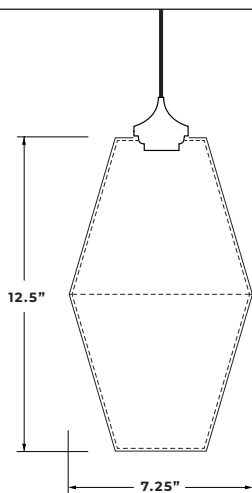

MARQUISE PENDANT

ITEM NO.	PEN-MRQ	DESIGNER	JEREMY PYLES	DATE	2018	SERIES	MARQUISE

Available in three sizes, the versatile Marquise Series was designed to be clustered in multiples creating a stunning visual arrangement and showcasing the dynamic partnership between scale. The Marquise can also be hung individually as a pendant to celebrating its handmade glass form.

MATERIAL

Hand-blown glass

ELECTRICAL & HARDWARE

120V – 4' Black Cord Set supplied (can be cut on site)

Available as custom order

120V – Black Cord Set - 12' and 24' lengths

240V – Black Cord Set - 4' and 24' lengths

120V and 240V – Silver Cord Set - 12' and 24' lengths

Canopy

5" Black Ceiling Canopy supplied

5" White, Brushed Nickel, Polished Nickel available as custom order

LAMPING OPTIONS

Available in multiple LED and incandescent bulbs.

See product page for all lamping options, including 240v, wattage, and lumens.

LEAD TIME

Varies by quantity and color

Some colors stocked, contact Niche for details

DIMENSIONS

12.5"H x 7.25"W

PRODUCT PAGE

store.nichemodern.com/products/marquise-modern-pendant-light

UL AVAILABLE UPON REQUEST

FEATURED IN PHOTO

INCANDESCENT LONG FILAMENT BULB

120V - Dimmable - See website for lamping wattage and lumens.

GLASS COLOR OPTIONS