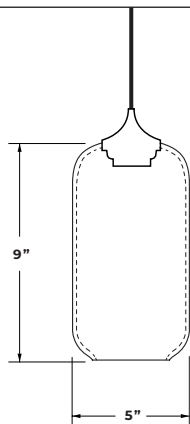

HELIO PENDANT

ITEM NO. PEN-HEL	DESIGNER JEREMY PYLES	DATE 2015	SERIES HELIO

The Helio pendant originates from Niche's taller and more slender Pharos pendant light. Available in signature colors, the Helio pendant is designed for versatility. It's compatible with both 120V and 240V electrical settings and ready for use with incandescent or LED lamping options. The delightfully compact Helio glass creates a larger statement when grouped together using a Niche Pack Canopy.

MATERIAL

Hand-blown glass

ELECTRICAL & HARDWARE

120V - 4' Black Cord Set supplied (can be cut on site)

Available as custom order

120V - Black Cord Set - 12' and 24' lengths

240V - Black Cord Set - 4' and 24' lengths

120V and 240V - Silver Cord Set - 12' and 24' lengths

Canopy

5" Black Ceiling Canopy supplied

5" White, Brushed Nickel, Polished Nickel available as custom order

LAMPING OPTIONS

Available in multiple LED and incandescent bulbs.

See product page for all lamping options, including 240v, wattage, and lumens.

LEAD TIME

Varies by quantity and color

Some colors stocked, contact Niche for details

DIMENSIONS

9"H x 5"W

PRODUCT PAGE

store.nichemodern.com/products/helio-modern-pendant-light

UL AVAILABLE UPON REQUEST

FEATURED IN PHOTO

INCANDESCENT BEACON BULB

120V - Dimmable - See website for lamping wattage and lumens.

GLASS COLOR OPTIONS