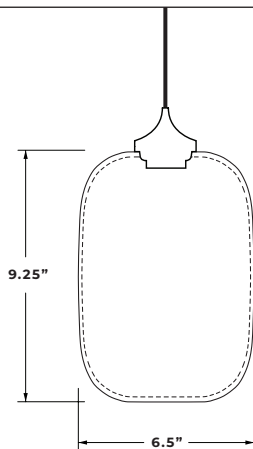

LEAD TIME

Varies by quantity and color

Some colors stocked, contact Niche for details

DIMENSIONS

9.25"H x 6.5"W

PRODUCT PAGE

store.nichemodern.com/products/haze-modern-pendant-light

 UL AVAILABLE UPON REQUEST

FEATURED IN PHOTO

INCANDESCENT BEACON BULB

120V - Dimmable - See website for lamping wattage and lumens.

GLASS COLOR OPTION

OPALINE + CRYSTAL
PEN-HAZ-OPA-CL

HAZE ORDER FORM

120V - CORD LENGTH & FINISH OPTIONS