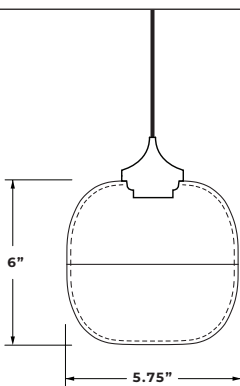

GLASS COLOR OPTION