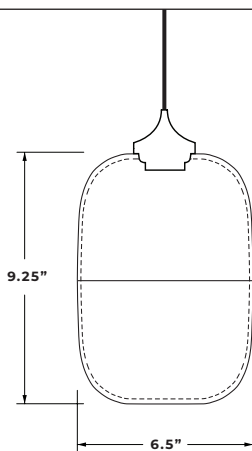

GLASS COLOR OPTION