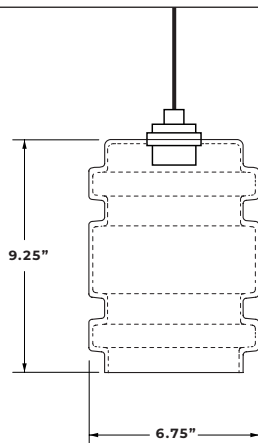

The sleek, defined edges of the Niche Delinea pendant make a strong first impression. The Delinea is part of the Crystalline Collection which embraces playful, fresh colors and bold defined angles but never strays far from Niche's core, signature design principles of simplicity and elegance in modern lighting. Try a grouping of 3 or more for maximum impact. Each Delinea pendant is blown by hand with love in New York.

MATERIAL

Hand-blown glass

ELECTRICAL & HARDWARE

120V - 4' Black Cord Set supplied (can be cut on site)

Available as custom order

120V - Black Cord Set - 12' and 24' lengths

240V - Black Cord Set - 4' and 24' lengths

120V and 240V - Silver Cord Set - 12' and 24' lengths

Canopy

5" Black Ceiling Canopy supplied

5" White, Brushed Nickel, Polished Nickel available as custom order

LAMPING OPTIONS

Available in multiple LED and incandescent bulbs.

See product page for all lamping options, including 240v, wattage, and lumens.

LEAD TIME

Varies by quantity and color

Some colors stocked, contact Niche for details

DIMENSIONS

9.25"H x 6.75"W

PRODUCT PAGE

store.nichemodern.com/products/delinea-modern-pendant-light

UL AVAILABLE UPON REQUEST

FEATURED IN PHOTO

INCANDESCENT BEACON BULB

120V - Dimmable - See website for lamping wattage and lumens.

GLASS COLOR OPTIONS